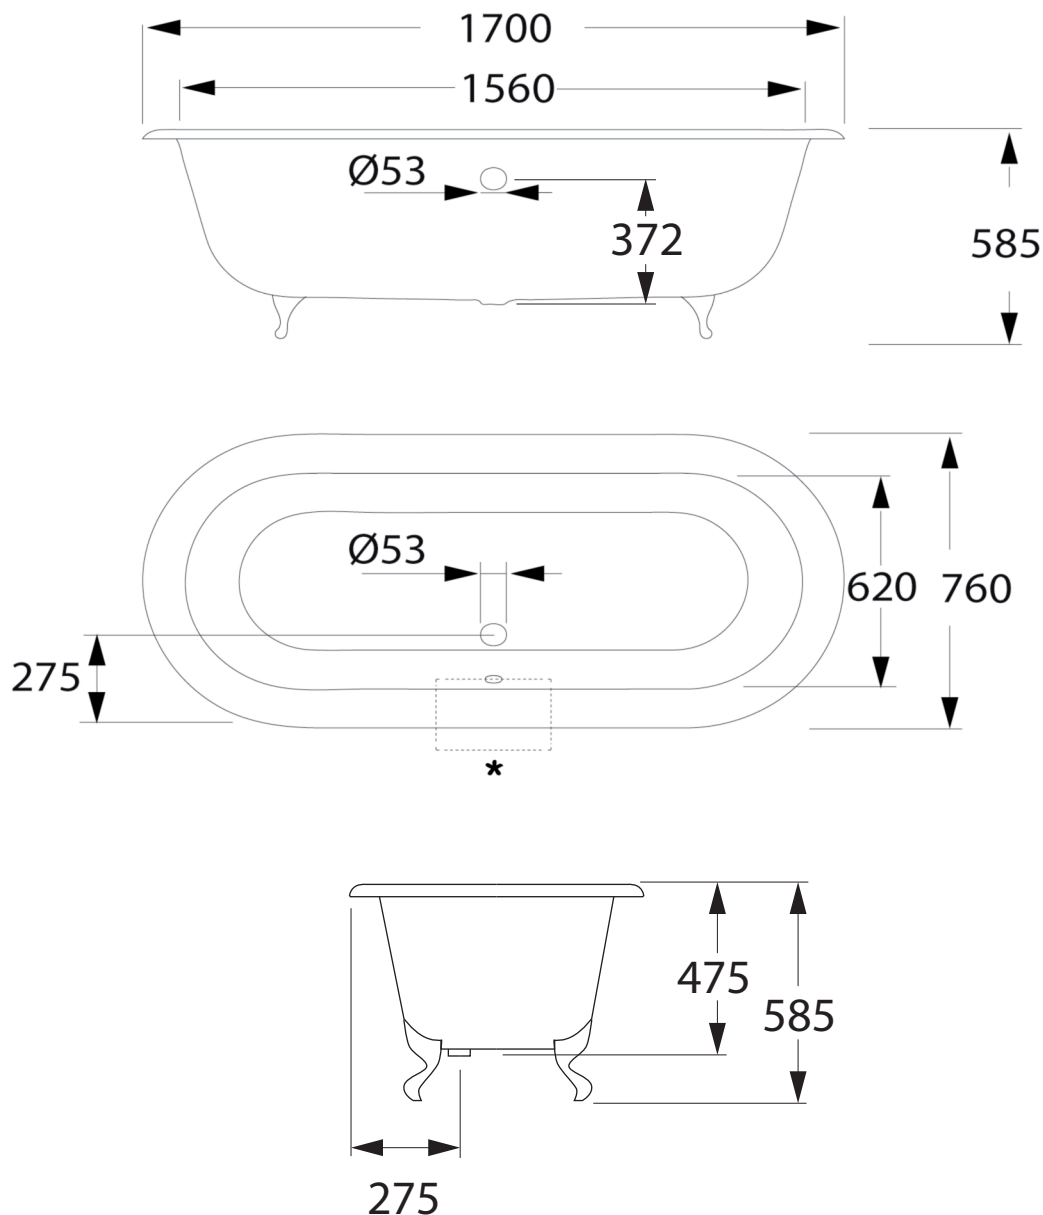

# VASCHE

**Art:** Kent - vasca in ghisa esterno grezzo senza fori dimensione 170x76cm.  
*kent - cast iron bath tub with rough external surface without holes 170x76 cm.*

**Mod:** Senza fori/*Without holes*

PDKE1 012 OT

Piede in ghisa - bianco/*Feet in cast - white*

PDKE1 012 002

Colonna di scarico esterna-cromo/*Exposed bath waste-chrome*

CSETC 012 CR

Colonna di scarico esterna-ottone/*Exposed bath waste-brass*

CSETC 012 OT

**Mat:** Ghisa/*Cast iron*

**Peso/Weight:**

**Imballo/Package:**

Misure espresse in mm / *Dimensions in millimeters*

BATH & BATH