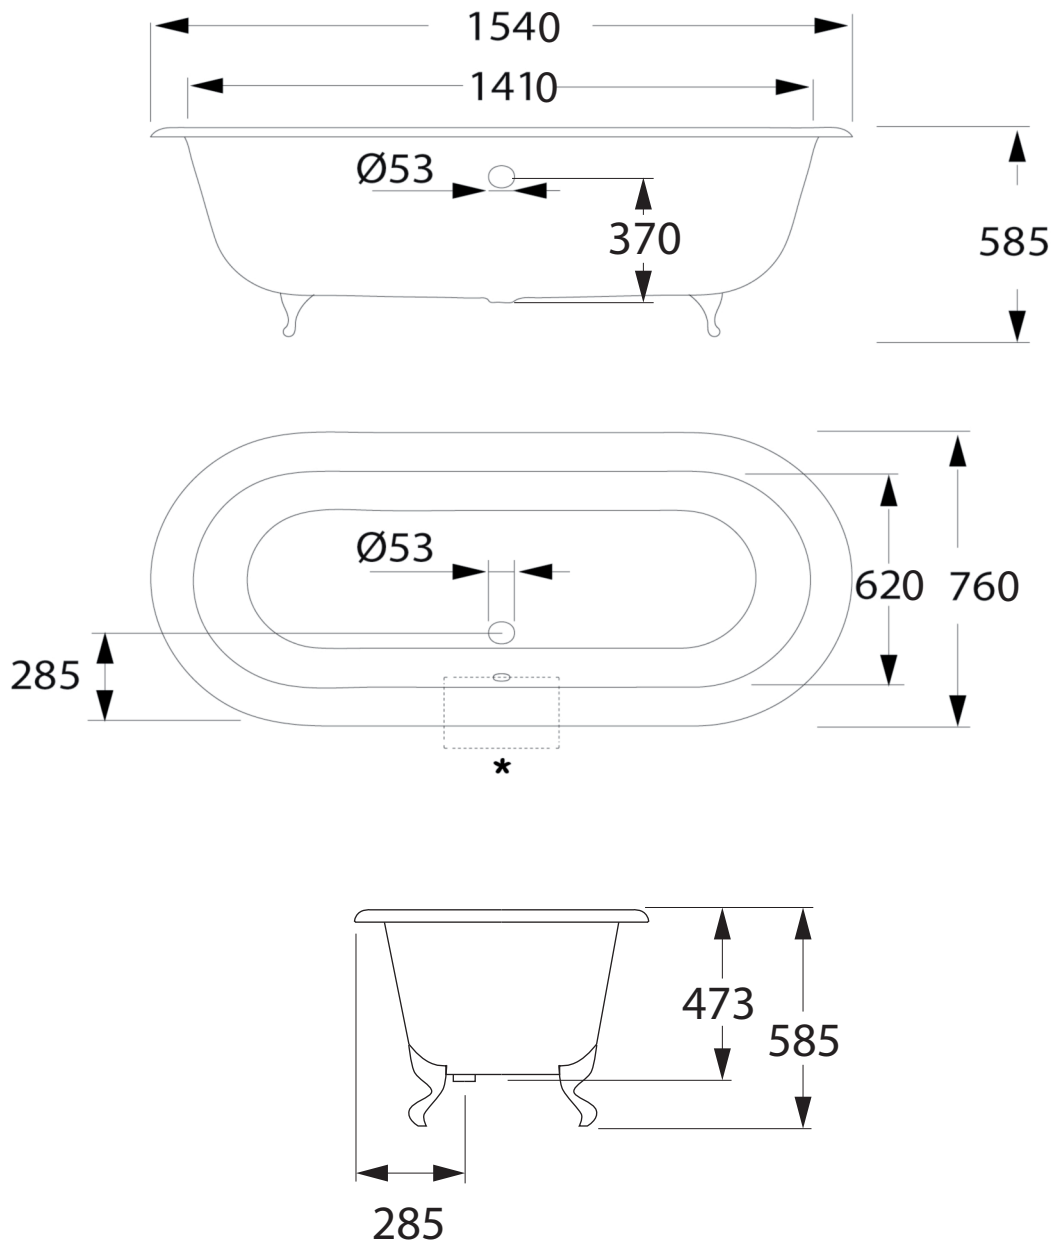

VASCHE

Art: Kent - vasca in ghisa esterno grezzo senza fori dimensione 154x76 cm.
kent - cast iron bath tub with rough external surface without holes 154x76 cm.

Mod: Senza fori/*Without holes*

Cod: KE154 012 GR

Piede in ghisa - bianco/*Feet in cast - white*

PDKE1 012 002

Colonna di scarico esterna-cromo/*Exposed bath waste-chrome*

CSETC 012 CR

Colonna di scarico esterna-ottone/*Exposed bath waste-brass*

CSETC 012 OT

Mat: Ghisa/*Cast iron*

Peso/Weight:

Imballo/Package:

Misure espresse in mm / *Dimensions in millimeters*

BATH & BATH