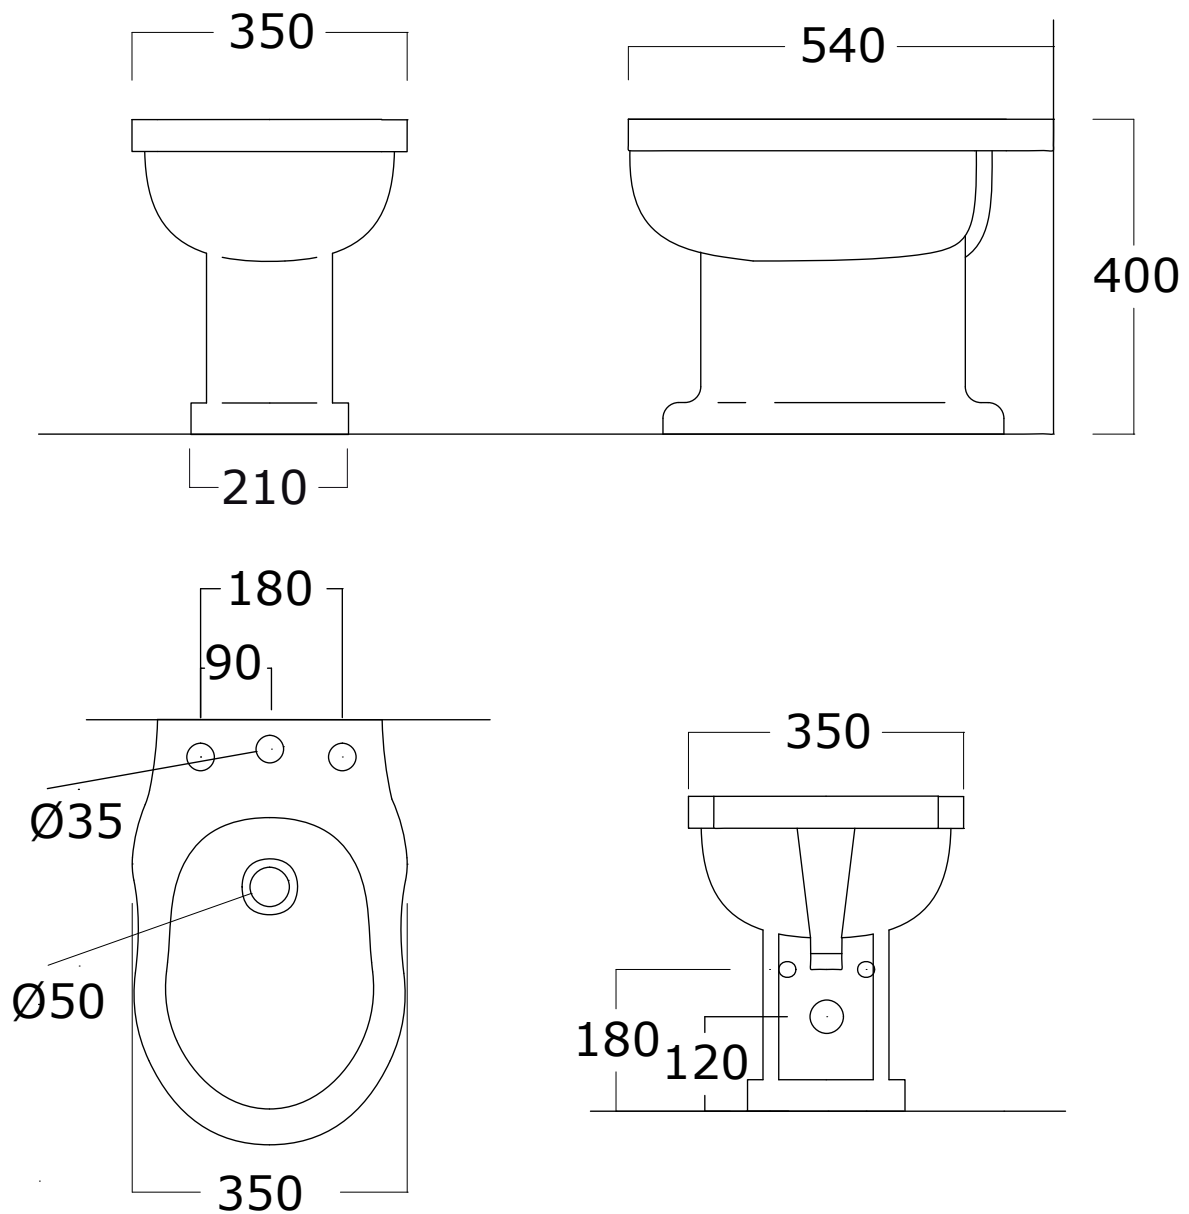

Misure espresse in mm / *Dimensions in millimeters*

BATH & BATH

DESDEMONA

Art: Colonna a terra
Pedestal

Fin: Bianco/*White*
Charleston Grey/*Charleston Grey*
Nero lucido/*Shiny Black*

Cod: COL 001 002
COL 001 CG
COL 001 NL

Mat: Ceramica/*Ceramic* **Peso/Weight:** 12 Kg **Imballo/Package:** 36x36x68 cm

Misure espresse in mm / *Dimensions in millimeters*

BATH & BATH

DESDEMONA

Art: Bidet (1/3 fori)
Bidet (1/3 holes)

Fin: Bianco/*White*
Charleston Grey/*Charleston Grey*
Nero lucido/*Shiny Black*

Cod: BDT 001 002
BDT 001 CG
BDT 001 NL

Mat: Ceramica/*Ceramic* **Peso/Weight:** 16,7 Kg **Imballo/Package:** 55x36x42 cm

Misure espresse in mm / *Dimensions in millimeters*

BATH & BATH

DESDEMONA

Art: Vaso a terra scarico a parete
Wc wall drain

Fin: Bianco/*White*
Charleston Grey/*Charleston Grey*
Nero lucido/*Shiny Black*

Cod: WP 001 002
WP 001 CG
WP 001 NL

Mat: Ceramica/*Ceramic* **Peso/Weight:** 19,6 Kg **Imballo/Package:** 52,5x38x41 cm

Misure espresse in mm / *Dimensions in millimeters*