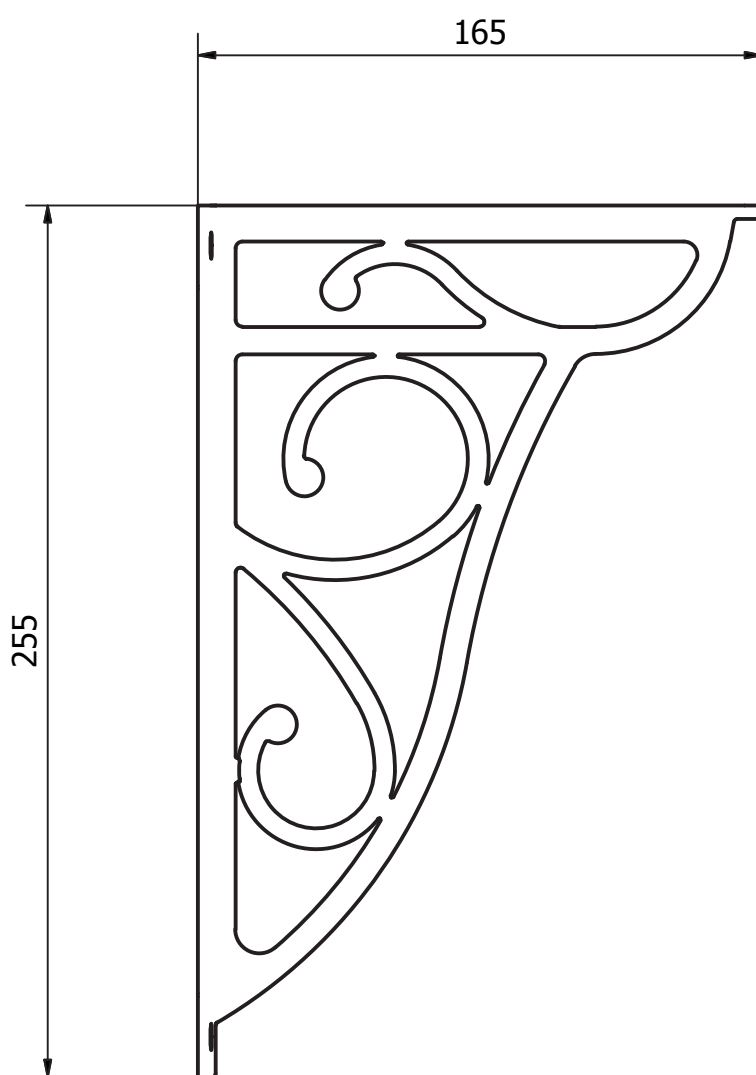

DESDEMONA

Art: Staffe per cassetta alta
Brackets for high level cistern

Fin: Bianco/*White*
Cromo/*Chrome*
Ottone/*Brass*

Cod: SCA 001 002
SCA 001 CR
SCA 001 OT

Mat: Ghisa/*Cast iron*

Peso/Weight:

Imballo/Package:

Misure espresse in mm / *Dimensions in millimeters*

BATH & BATH