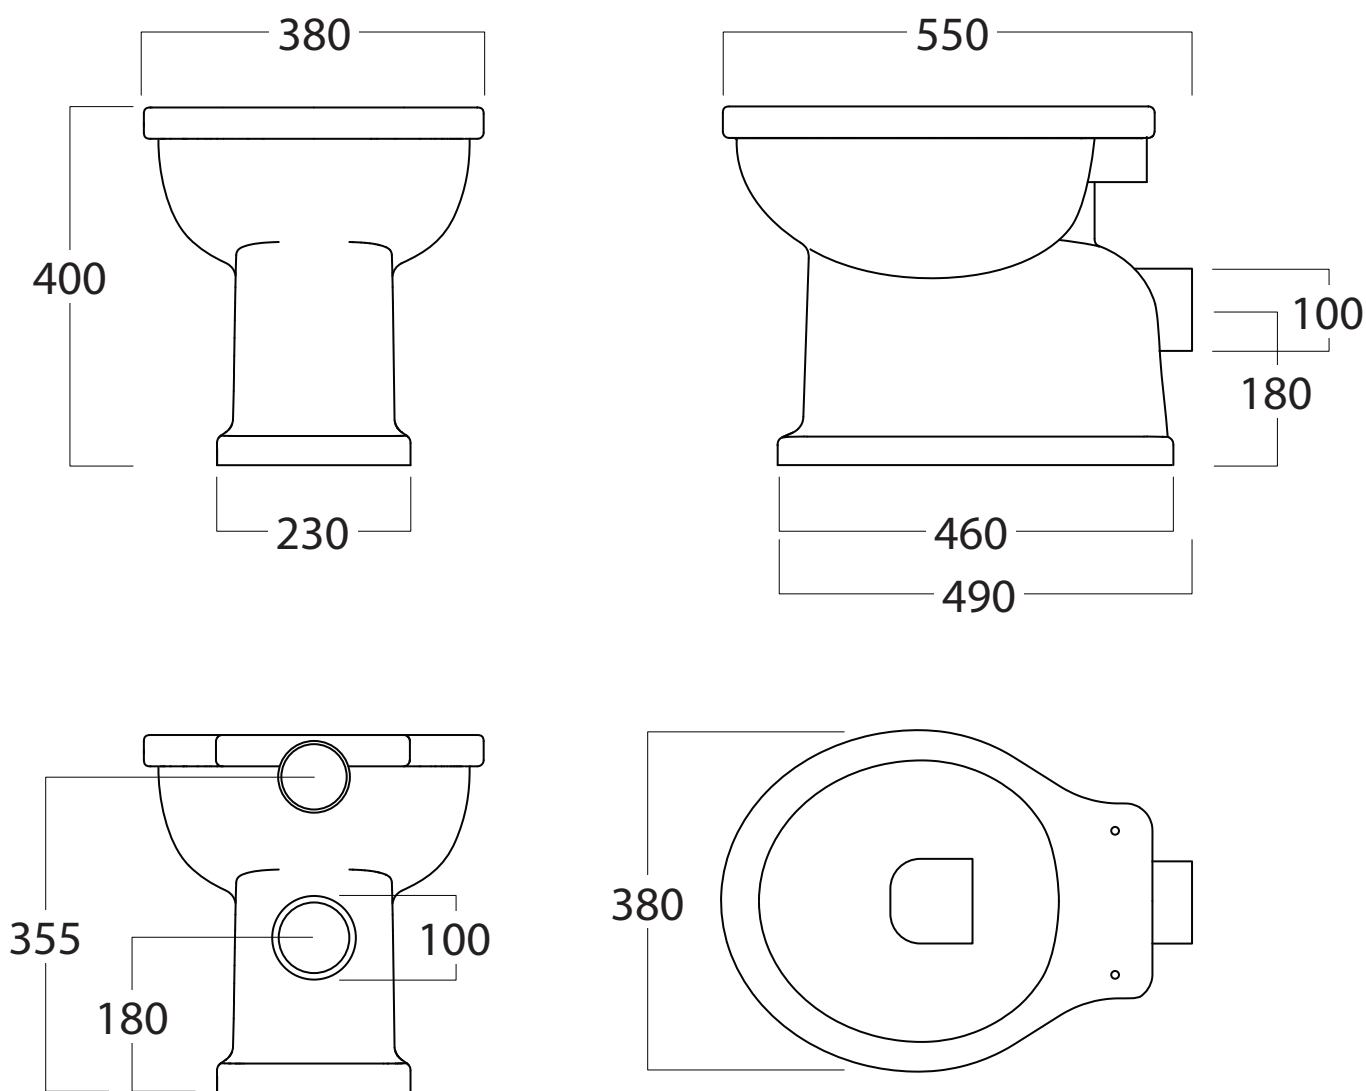

Misure espresse in mm / *Dimensions in millimeters*

BATH & BATH

DESDEMONA

Art: Colonna a terra
Pedestal

Fin: Bianco/*White*
Charleston Grey/*Charleston Grey*
Nero lucido/*Shiny Black*

Cod: COL 001 002
COL 001 CG
COL 001 NL

Mat: Ceramica/*Ceramic* **Peso/Weight:** 12 Kg **Imballo/Package:** 36x36x68 cm

Misure espresse in mm / *Dimensions in millimeters*

BATH & BATH

DESDEMONA

Art: Bidet (1/3 fori)
Bidet (1/3 holes)

Fin: Bianco/*White*
Charleston Grey/*Charleston Grey*
Nero lucido/*Shiny Black*

Cod: BDT 001 002
BDT 001 CG
BDT 001 NL

Mat: Ceramica/*Ceramic* **Peso/Weight:** 16,7 Kg **Imballo/Package:** 55x36x42 cm

Misure espresse in mm / *Dimensions in millimeters*

BATH & BATH

DESDEMONA

Art: Vaso a terra scarico a parete
Wc wall drain

Fin: Bianco/*White*
Charleston Grey/*Charleston Grey*
Nero lucido/*Shiny Black*

Cod: WP 001 002
WP 001 CG
WP 001 NL

Mat: Ceramica/*Ceramic* **Peso/Weight:** 19,6 Kg **Imballo/Package:** 52,5x38x41 cm

Misure espresse in mm / *Dimensions in millimeters*