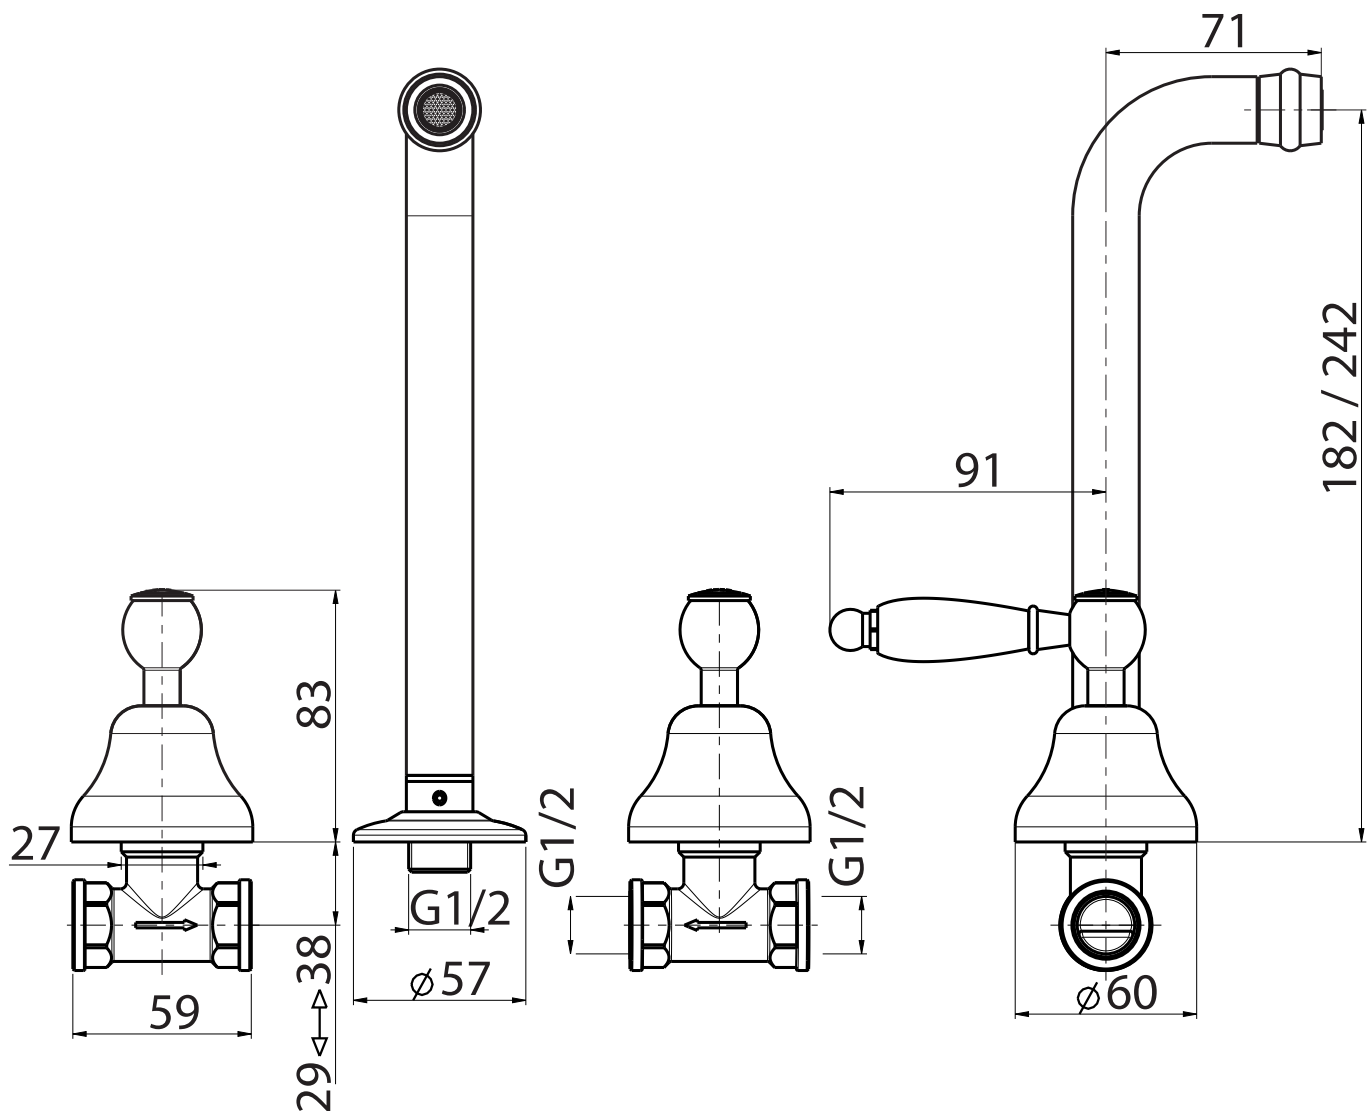

Mat: Ottone/*Brass*

Peso/Weight: 1,9 kg

Imballo/Package: 39,5x18,5x9 cm

Misure espresse in mm / *Dimensions in millimeters*

BATH & BATH

DOVER

Art: Gruppo vasca a muro con set doccia.
Wall mounted mixer for bath and shower with hose and handset.