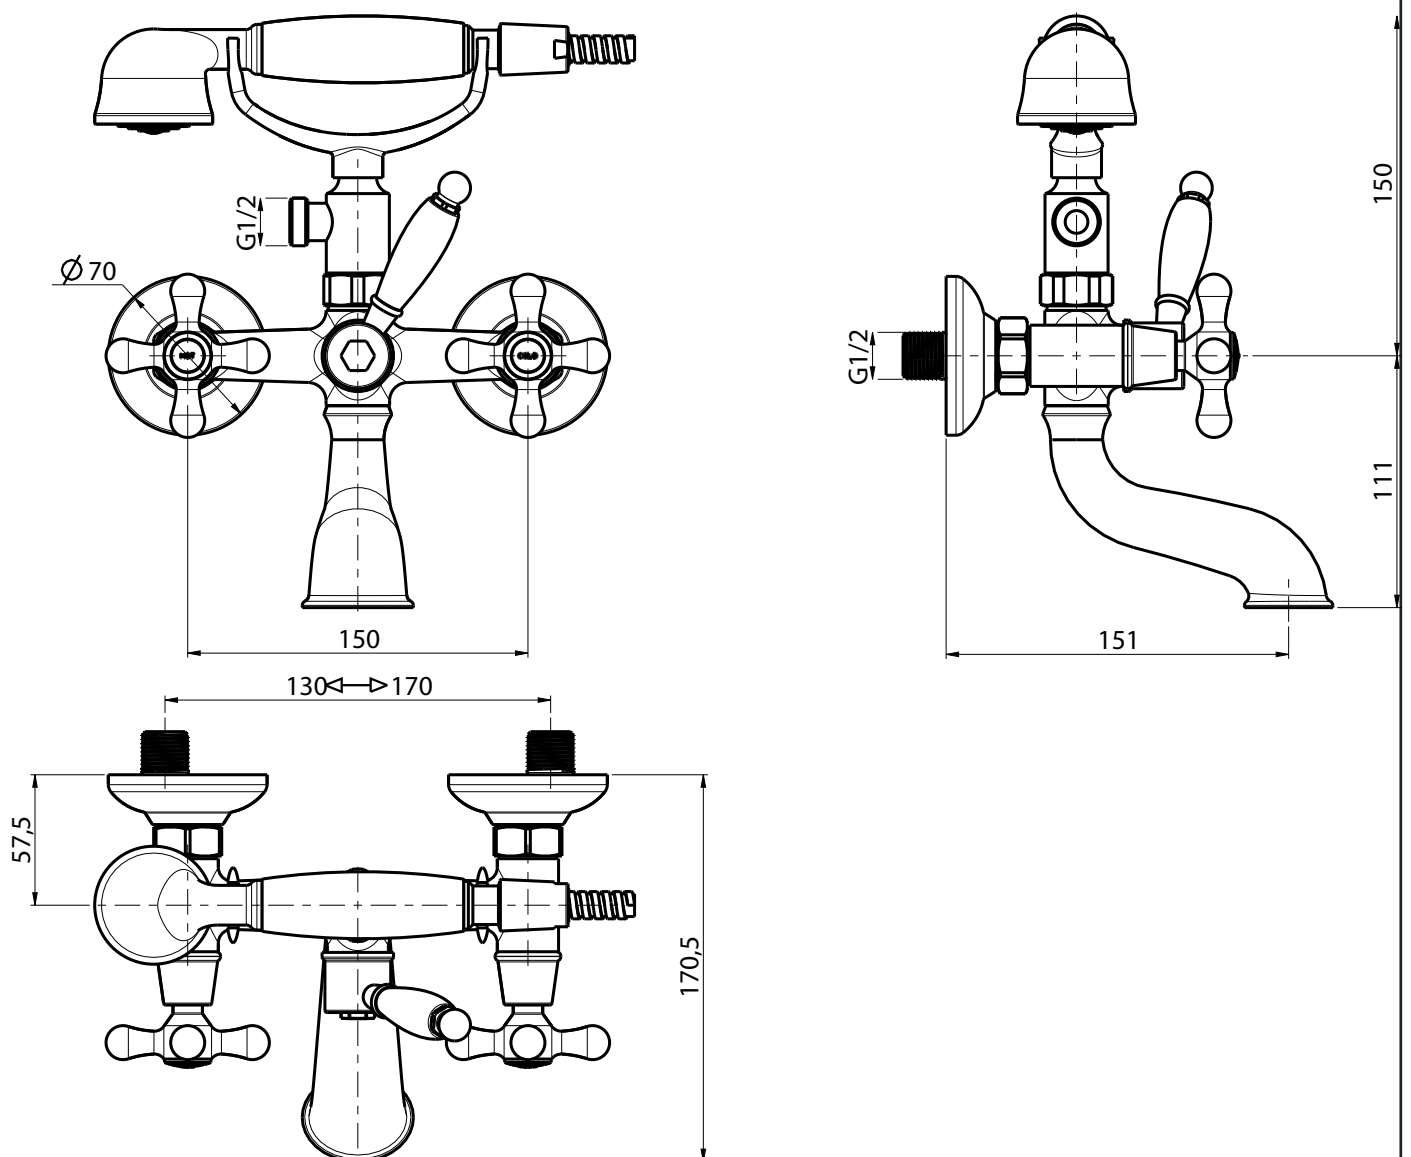

DOVER

Art: Gruppo vasca a muro con set doccia.
Wall mounted mixer for bath and shower with hose and handset.

Fin: cromo / *chrome*
ottone / *brass*

Cod: DOVGVMSD 013 CR
DOVGVMSD 013 OT

Mat: Ottone / *Brass*

Peso/Weight: 2,2 kg

Imballo/Package: 40x24x13,4 cm

Misure espresse in mm / *Dimensions in millimeters*

BATH & BATH