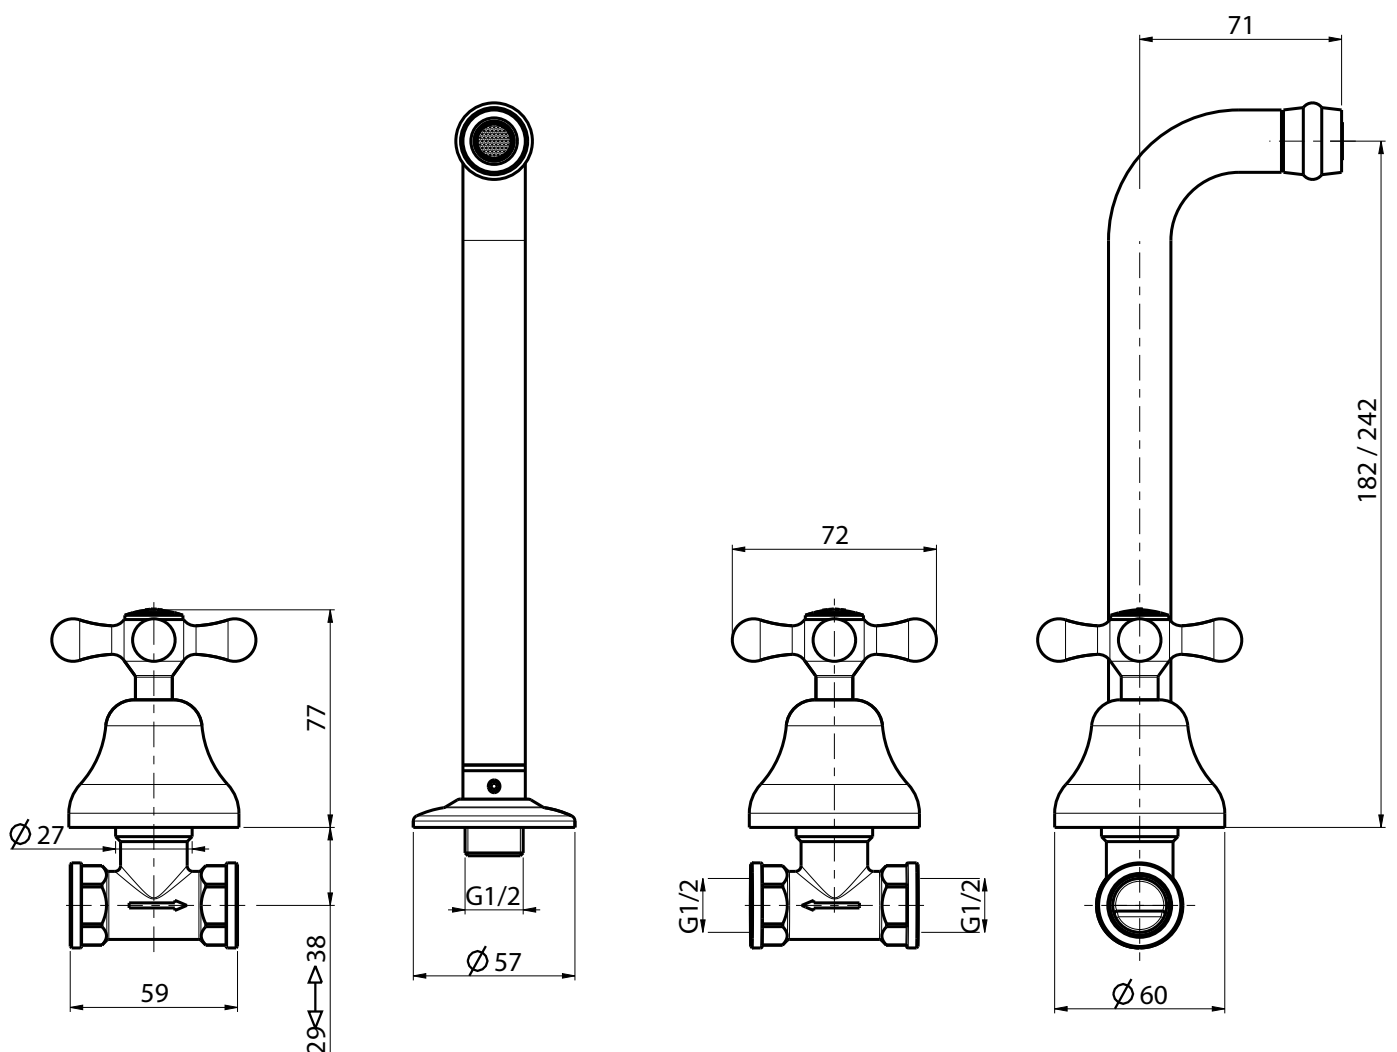

Cod: DOVGLP24 013 CR
DOVGLP24 013 OT
Cod: DOVGLP18 013 CR
DOVGLP18 013 OT

Mat: Ottone/*Brass*

Peso/Weight: 1,9 kg

Imballo/Package: 39,5x18,5x9 cm

Misure espresse in mm / *Dimensions in millimeters*

BATH & BATH