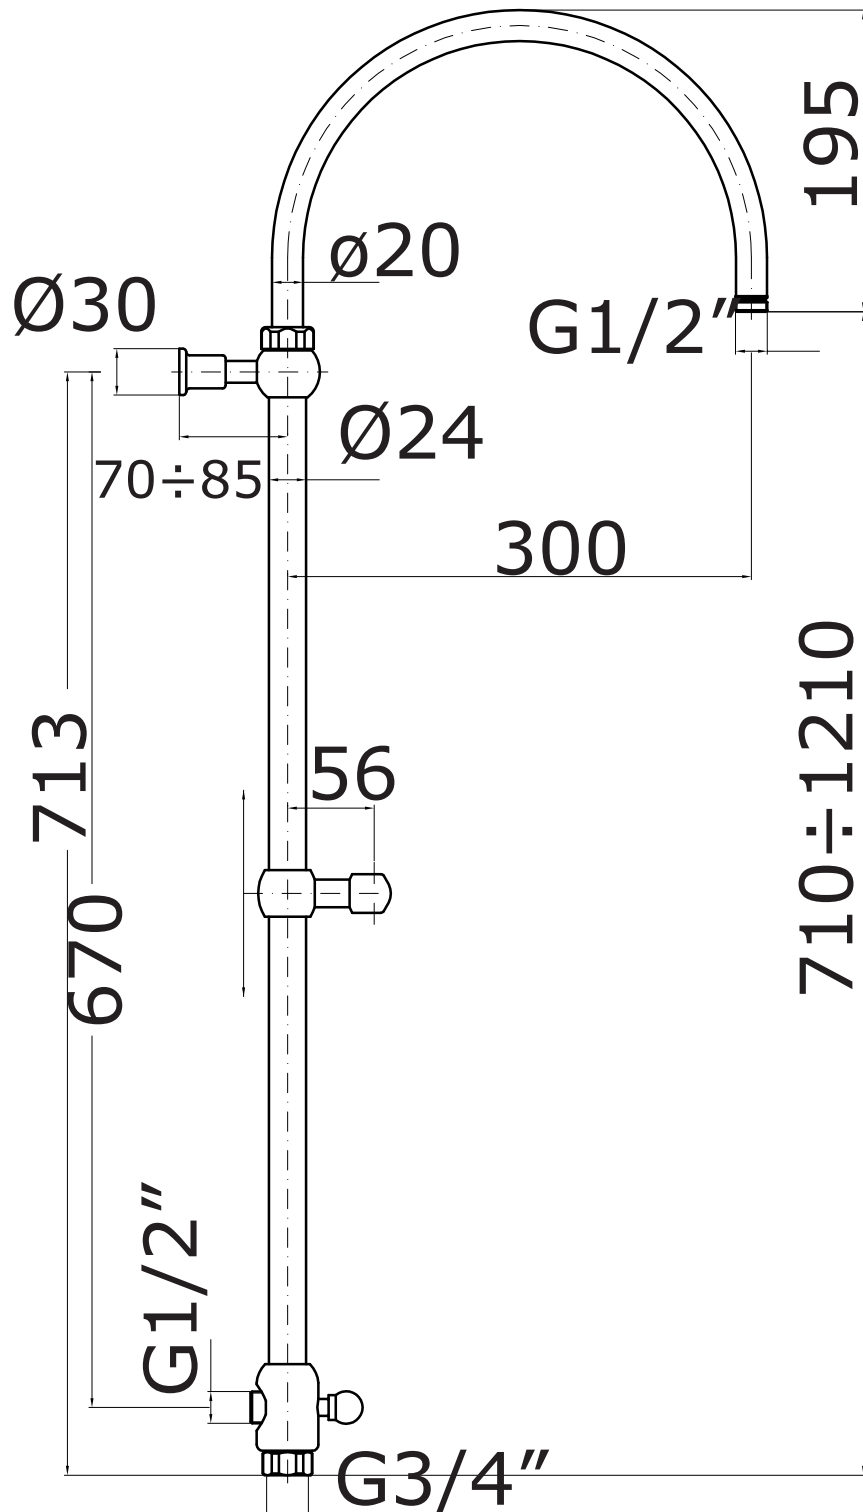

Fin: cromo/*chrome*
ottone/*brass*

Cod: DOVBDMF 013 CR
DOVBDMF 013 OT

Mat: Ottone/*Brass*

Peso/Weight: 2,2 kg

Imballo/Package: 33,5x31,8x9 cm

Misure espresse in mm / *Dimensions in millimeters*

BATH & BATH

DOVER

Fin: cromo/*chrome*
 ottone/*brass*

Cod: DOVBD3F 013 CR
 DOVBD3F 013 OT

Mat: Ottone/*Brass*

Peso/Weight: 3 kg

Imballo/Package: 33,5x31,8x9 cm

Misure espresse in mm / *Dimensions in millimeters*

BATH & BATH

DOVER

Mat: Ottone/*Brass*

Peso/Weight: 3,3 kg

Imballo/Package: 79x43x8 cm

Misure espresse in mm / *Dimensions in millimeters*

BATH & BATH

DOVER

Art: Presa acqua.
Water intake.

Fin: cromo/*chrome*
ottone/*brass*