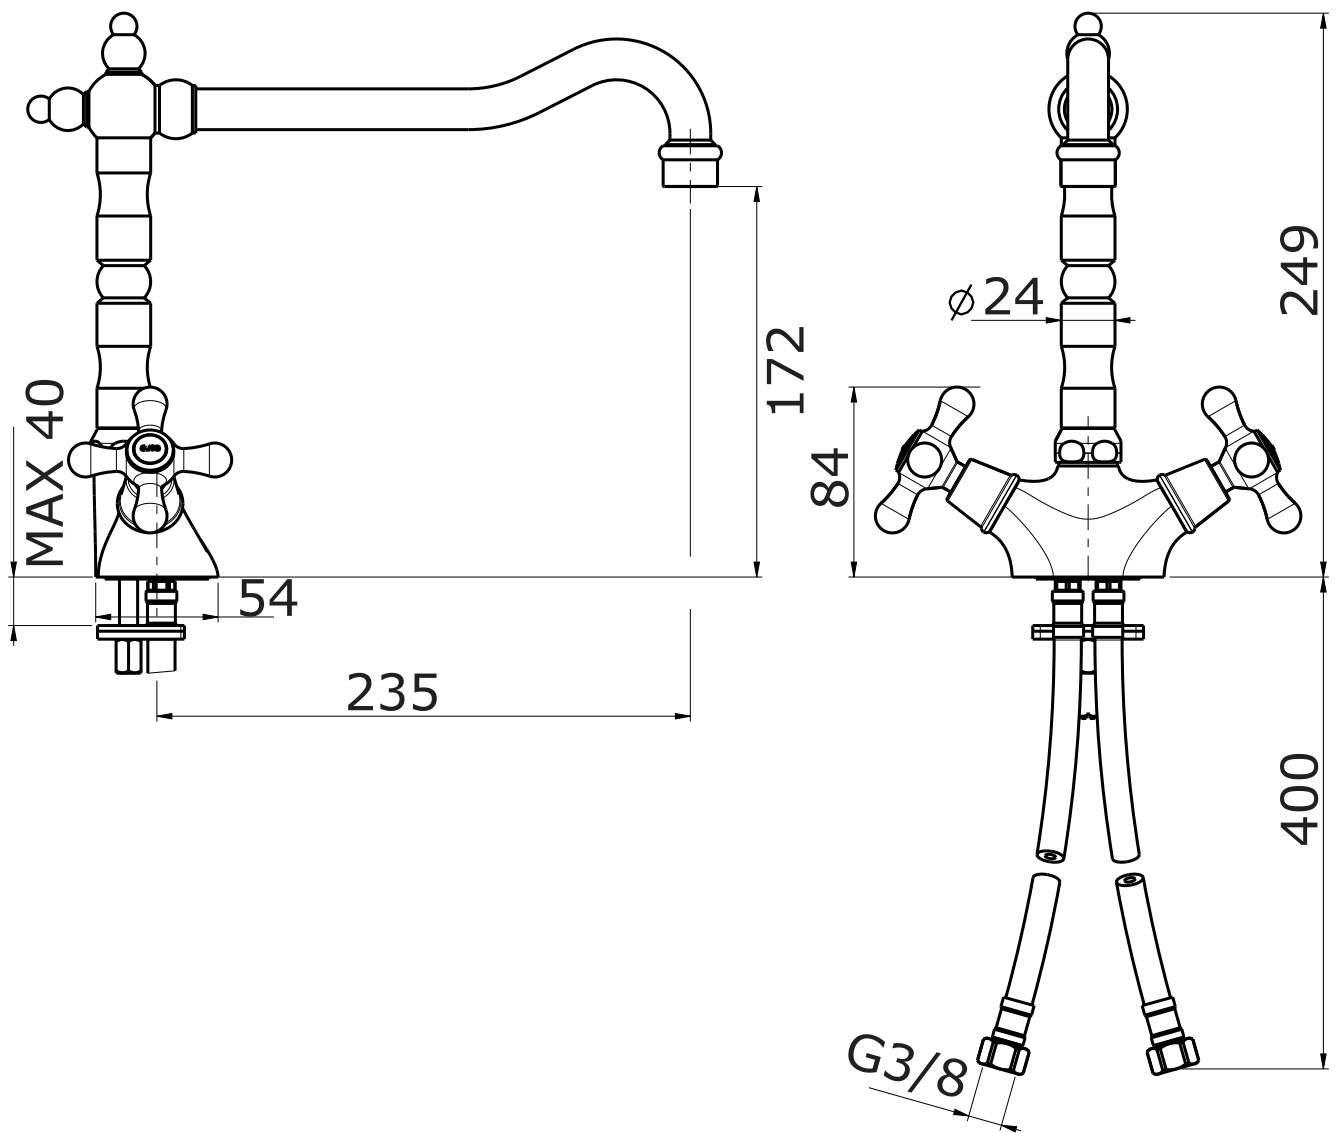

DOVER

Art: Gruppo lavabo da piano canna girevole.
Counter top washbasin with swivel spout.

Fin: cromo/*chrome*
ottone/*brass*

Cod: DOVLVPD 013 CR
DOVLVPD 013 OT

Mat: Ottone/*Brass*

Peso/Weight: 2,5 kg

Imballo/Package: 33,5x31,8x9 cm

Misure espresse in mm / *Dimensions in millimeters*

BATH & BATH