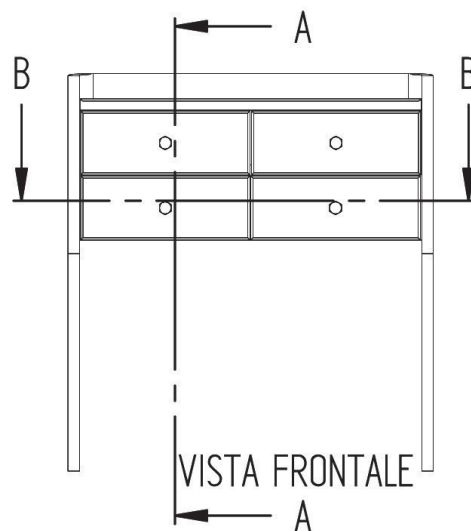

Mat: Marmo, Mdf / *Marble, Mdf*

Peso/Weight:
Imballo/Package:

Misure espresse in mm / *Dimensions in millimeters*

MOBILI

Art: Esther - mobile portalavabo con piano in marmo e lavabo sottopiano in ceramica bianca.
Esther - vanity unity for washbasin with top in marble and under counter top basin in ceramic.

Mat: Marmo, Mdf/Marble, Mdf

Peso/Weight:
Imballo/Package:

Misure espresse in mm / *Dimensions in millimeters*

BATH & BATH

MOBILI

Art: Eleanor - mobile portlavabo doppio con piano in marmo e lavabo sottopiano in ceramica bianca.