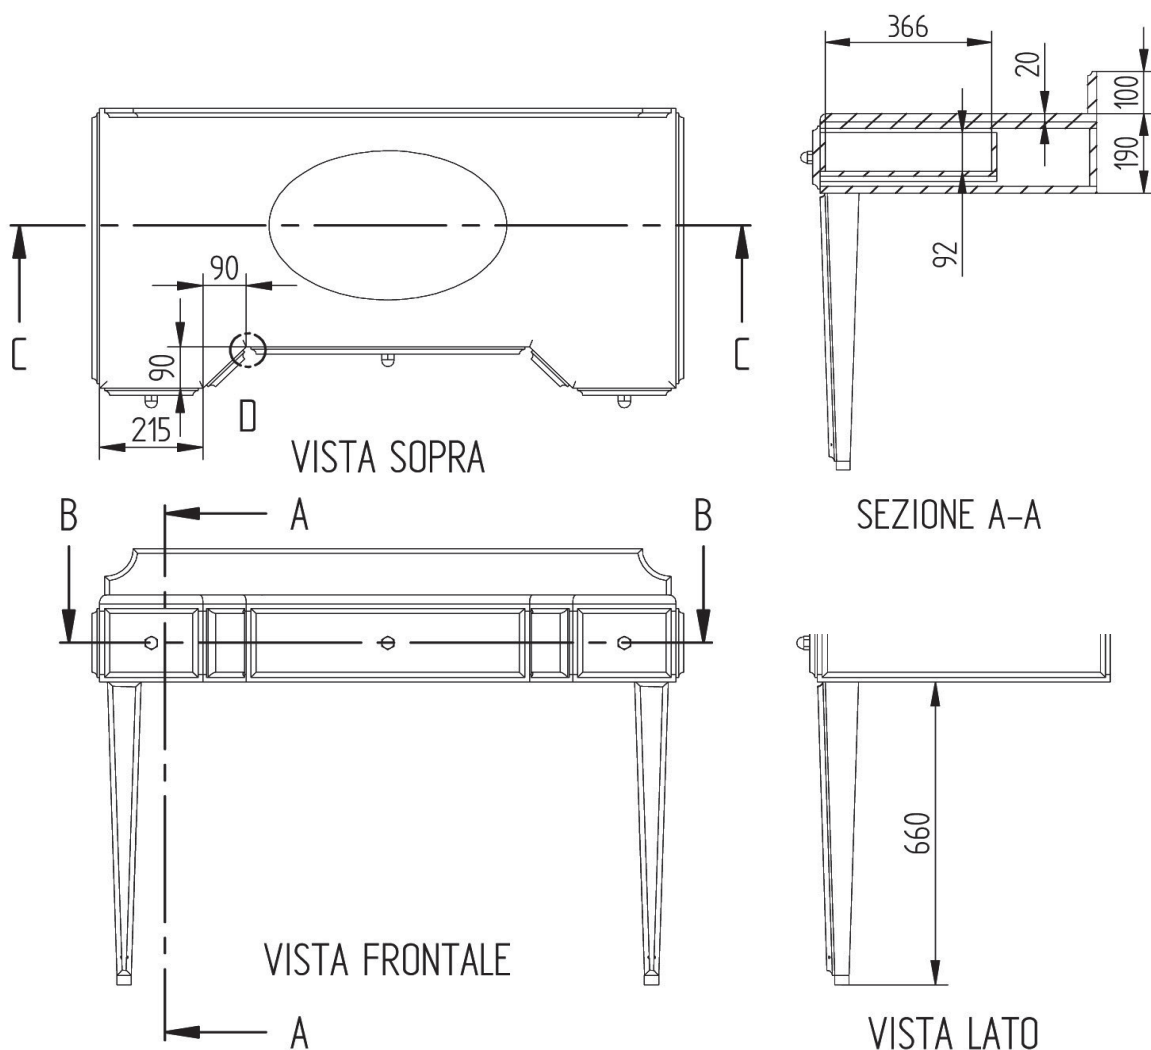

MOBILI

Art: Elisabeth - mobile portalavabo con piano in marmo e lavabo sottopiano in ceramica bianca.
Elisabeth - vanity unity for washbasin with top in marble and under counter top basin in ceramic.

Fin: Marmo marquinia-Nero lucido / *Marquinha marble-Shiny black*   **Cod:** ELISABETH 009 NL
Marmo tabacco brown-Charleston grey / *Tobacco marble-Charleston grey*   ELISABETH 009 CG
Marmo bianco gioia-Strong white / *Gioia marble-Strong white*   ELISABETH 009 SW
Marmo bianco gioia-Nero lucido / *Gioia marble-Shiny black*   ELISABETHBG 009 NL

Mat: Marmo, Mdf / *Marble, Mdf*

Peso/Weight:
Imballo/Package:

Misure espresse in mm / *Dimensions in millimeters*