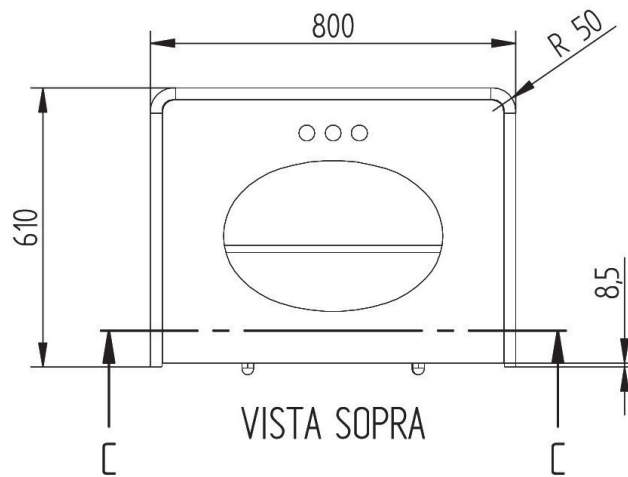

Mat: Marmo, Mdf / *Marble, Mdf*

Peso/Weight:
Imballo/Package:

Misure espresse in mm / *Dimensions in millimeters*

MOBILI

Art: Esther - mobile portalavabo con piano in marmo e lavabo sottopiano in ceramica bianca.
Esther - vanity unity for washbasin with top in marble and under counter top basin in ceramic.

Mat: Marmo, Mdf/Marble, Mdf

Peso/Weight:
Imballo/Package:

Misure espresse in mm / *Dimensions in millimeters*

BATH & BATH

MOBILI

Art: Eleanor - mobile portlavabo doppio con piano in marmo e lavabo sottopiano in ceramica bianca.