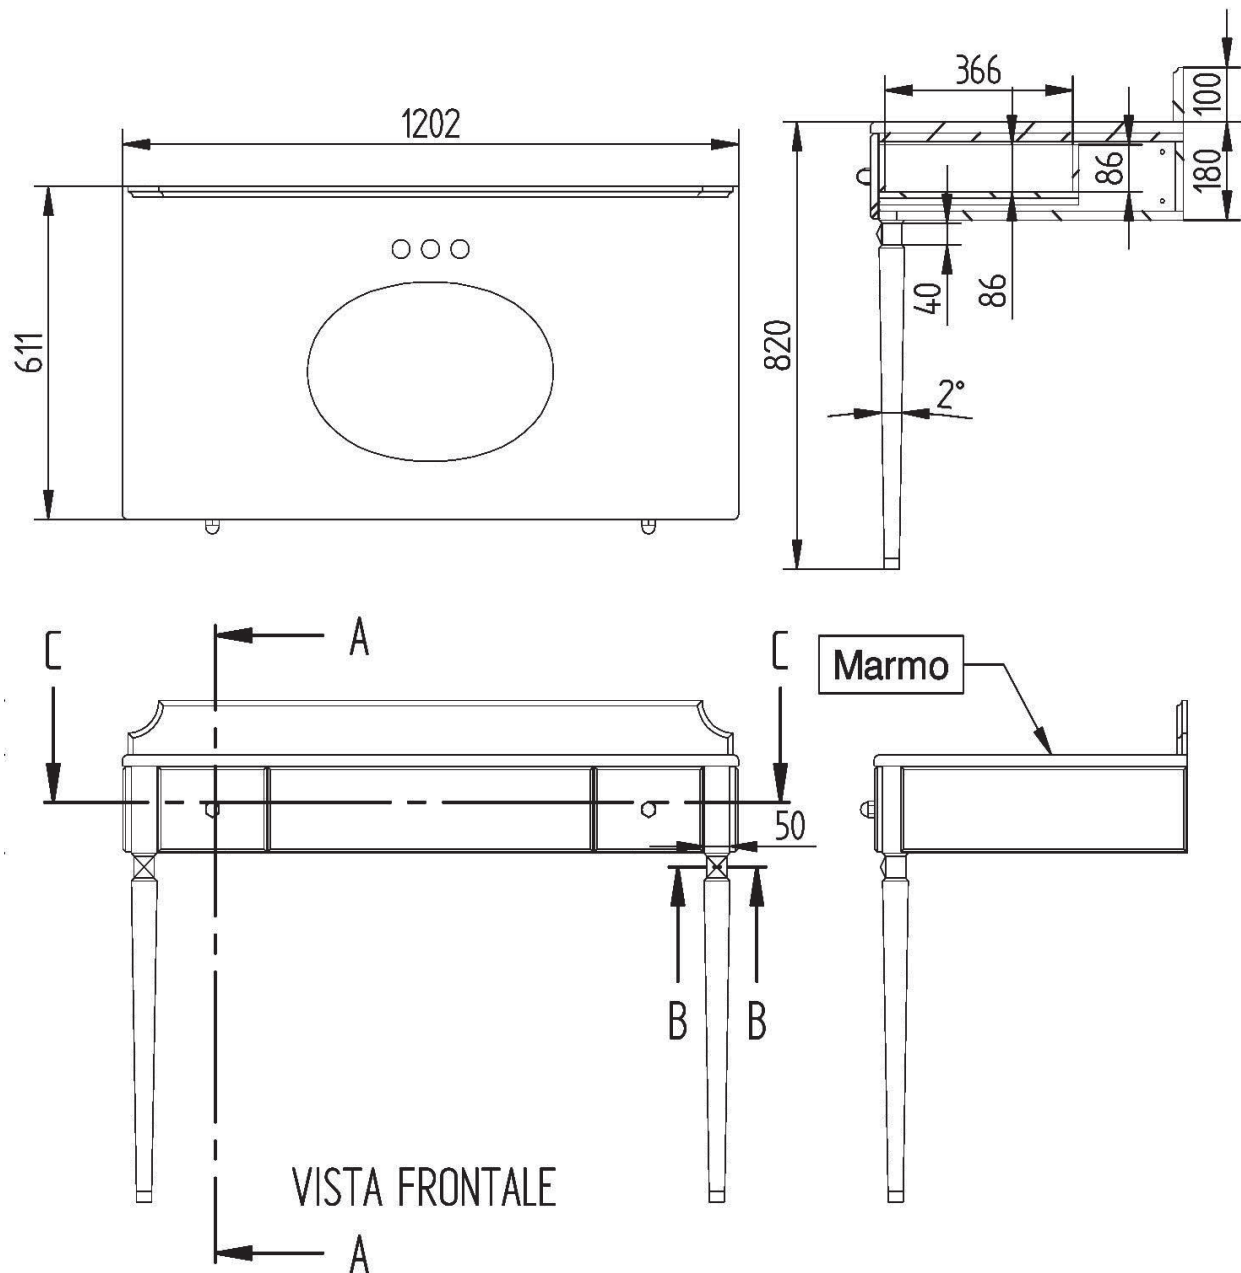

MOBILI

Art: Edyth - mobile portalavabo con piano in marmo e lavabo sottopiano in ceramica bianca.
Edyth - vanity unity for washbasin with top in marble and under counter top basin in ceramic.

Fin: Marmo marquinia-Nero lucido / <i>Marquinba marble-Shiny black</i>	Cod: EDYTH 009 NL
Marmo tabacco brown-Charleston grey / <i>Tobacco marble-Charleston grey</i>	EDYTH 009 CG
Marmo bianco gioia-Strong white / <i>Gioia marble-Strong white</i>	EDYTH 009 SW
Marmo bianco gioia-Nero lucido / <i>Gioia marble-Shiny black</i>	EDYTHBG 009 NL

Mat: Marmo, Mdf / *Marble, Mdf*

Peso/Weight:
Imballo/Package:

Misure espresse in mm / *Dimensions in millimeters*

BATH & BATH

MOBILI

Art: Elisabeth - mobile portalavabo con piano in marmo e lavabo sottopiano in ceramica bianca.
Elisabeth - vanity unity for washbasin with top in marble and under counter top basin in ceramic.

Mat: Marmo, Mdf/Marble, Mdf

Peso/Weight:
Imballo/Package:

Misure espresse in mm / *Dimensions in millimeters*

BATH & BATH

MOBILI

Art: Eleanor - mobile portlavabo doppio con piano in marmo e lavabo sottopiano in ceramica bianca.