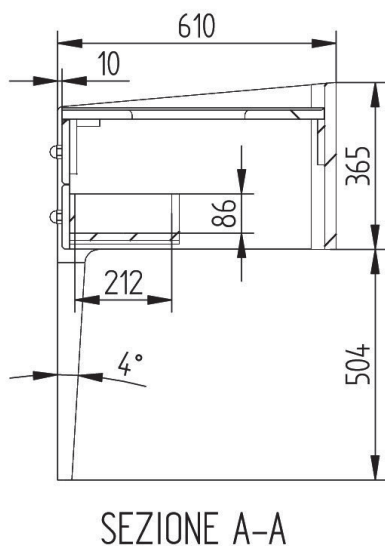

Mat: Marmo, Mdf / *Marble, Mdf*

Peso/Weight:
Imballo/Package:

Misure espresse in mm / *Dimensions in millimeters*

MOBILI

Art: Esther - mobile portalavabo con piano in marmo e lavabo sottopiano in ceramica bianca.
Esther - vanity unity for washbasin with top in marble and under counter top basin in ceramic.

Mat: Marmo, Mdf/Marble, Mdf

Peso/Weight:
Imballo/Package:

Misure espresse in mm / *Dimensions in millimeters*

BATH & BATH

MOBILI

Art: Eleanor - mobile portlavabo doppio con piano in marmo e lavabo sottopiano in ceramica bianca.