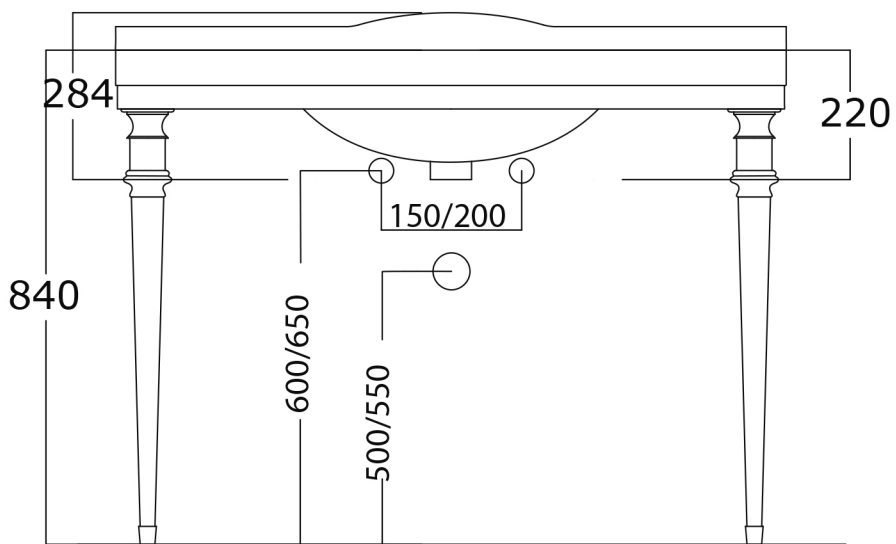

# DARLENE CONSOLLE

Misure espresse in mm / *Dimensions in millimeters*

BATH & BATH

**Mat:** Ceramica, Ottone/*Ceramic, Brass*

**Peso/Weight:** 33 Kg  
**Imballo/Package:**

**Art:** Consolle in ceramica nero lucido con gambe tonde in metallo.  
*Console in black ceramic with round metallic legs.*

**Fin:** Cromo/*Chrome*  
Ottone/*Brass*

**Cod:** DARLTD 003 NL CR  
DARLTD 003 NL OT

**Mat:** Ceramica, Ottone/*Ceramic, Brass*

**Peso/Weight:** 33 Kg  
**Imballo/Package:**

**Art:** Consolle in ceramica charleston grey con gambe tonde in metallo.  
*Console in charleston grey ceramic with round metallic legs.*

**Fin:** Cromo/*Chrome*  
Ottone/*Brass*

**Cod:** DARLTD 003 CG CR  
DARLTD 003 CG OT

**Mat:** Ceramica, Ottone/*Ceramic, Brass*

**Peso/Weight:** 33 Kg  
**Imballo/Package:**

Misure espresse in mm / *Dimensions in millimeters*