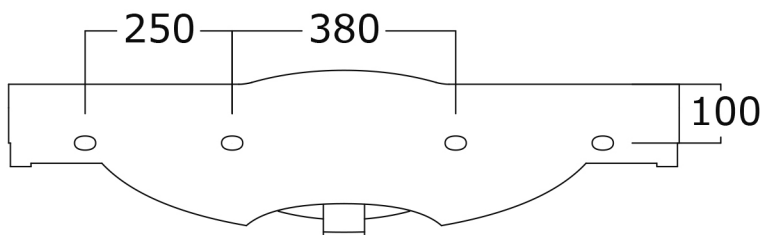

# DARLENE CONSOLLE

Misure espresse in mm / *Dimensions in millimeters*

BATH & BATH

**Mat:** Ceramica, Ottone/*Ceramic, Brass*

**Peso/Weight:** 33 Kg  
**Imballo/Package:**

**Art:** Consolle in ceramica nero lucido con gambe tonde in metallo.  
*Console in black ceramic with round metallic legs.*

**Fin:** Cromo/*Chrome*  
Ottone/*Brass*

**Cod:** DARLTD 003 NL CR  
DARLTD 003 NL OT

**Mat:** Ceramica, Ottone/*Ceramic, Brass*

**Peso/Weight:** 33 Kg  
**Imballo/Package:**

**Art:** Consolle in ceramica charleston grey con gambe tonde in metallo.  
*Console in charleston grey ceramic with round metallic legs.*

**Fin:** Cromo/*Chrome*  
Ottone/*Brass*

**Cod:** DARLTD 003 CG CR  
DARLTD 003 CG OT

**Mat:** Ceramica, Ottone/*Ceramic, Brass*

**Peso/Weight:** 33 Kg  
**Imballo/Package:**

Misure espresse in mm / *Dimensions in millimeters*