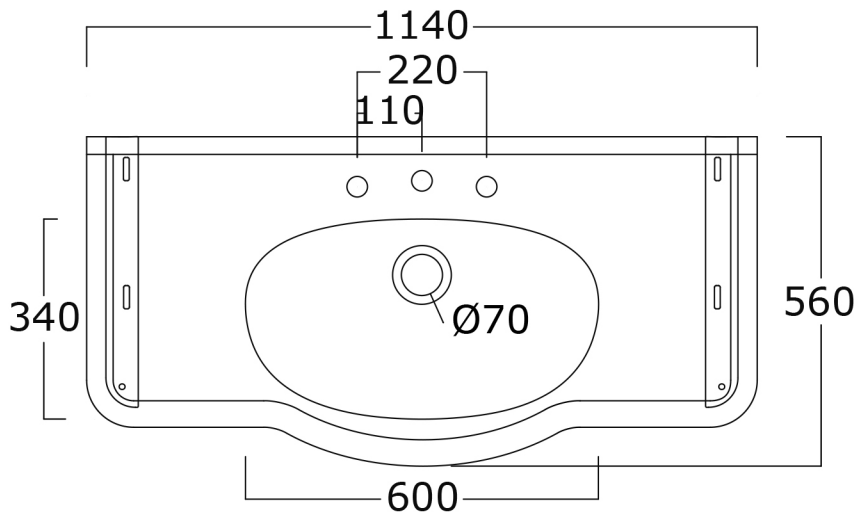

# DARLENE CONSOLLE

Misure espresse in mm / *Dimensions in millimeters*

BATH & BATH

**Mat:** Ceramica, Ottone/*Ceramic, Brass*

**Peso/Weight:** 33 Kg  
**Imballo/Package:**

**Art:** Consolle in ceramica nero lucido con gambe tonde in metallo.  
*Console in black ceramic with round metallic legs.*

**Fin:** Cromo/*Chrome*  
Ottone/*Brass*

**Cod:** DARLTD 003 NL CR  
DARLTD 003 NL OT

**Mat:** Ceramica, Ottone/*Ceramic, Brass*

**Peso/Weight:** 33 Kg  
**Imballo/Package:**

**Art:** Consolle in ceramica charleston grey con gambe tonde in metallo.  
*Console in charleston grey ceramic with round metallic legs.*

**Fin:** Cromo/*Chrome*  
Ottone/*Brass*

**Cod:** DARLTD 003 CG CR  
DARLTD 003 CG OT

**Mat:** Ceramica, Ottone/*Ceramic, Brass*

**Peso/Weight:** 33 Kg  
**Imballo/Package:**

Misure espresse in mm / *Dimensions in millimeters*