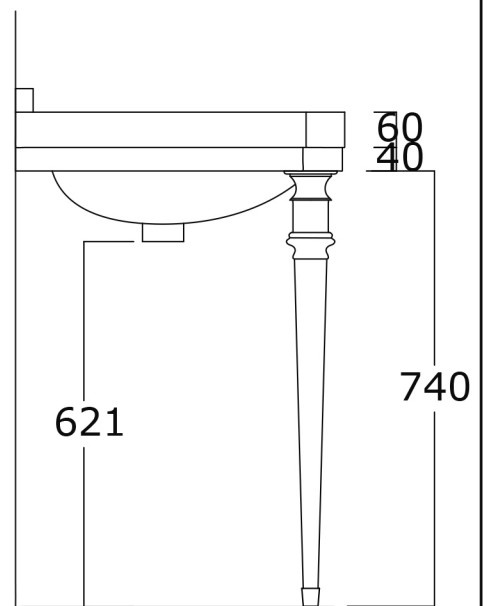

# DARLENE CONSOLLE

Misure espresse in mm / *Dimensions in millimeters*

BATH & BATH

**Mat:** Ceramica, Ottone/*Ceramic, Brass*

**Peso/Weight:** 33 Kg  
**Imballo/Package:**

**Art:** Consolle in ceramica nero lucido con gambe tonde in metallo.  
*Console in black ceramic with round metallic legs.*

**Fin:** Cromo/*Chrome*  
Ottone/*Brass*

**Cod:** DARLTD 003 NL CR  
DARLTD 003 NL OT

**Mat:** Ceramica, Ottone/*Ceramic, Brass*

**Peso/Weight:** 33 Kg  
**Imballo/Package:**

**Art:** Consolle in ceramica charleston grey con gambe tonde in metallo.  
*Console in charleston grey ceramic with round metallic legs.*

**Imballo/Package:**

Misure espresse in mm / *Dimensions in millimeters*

BATH & BATH