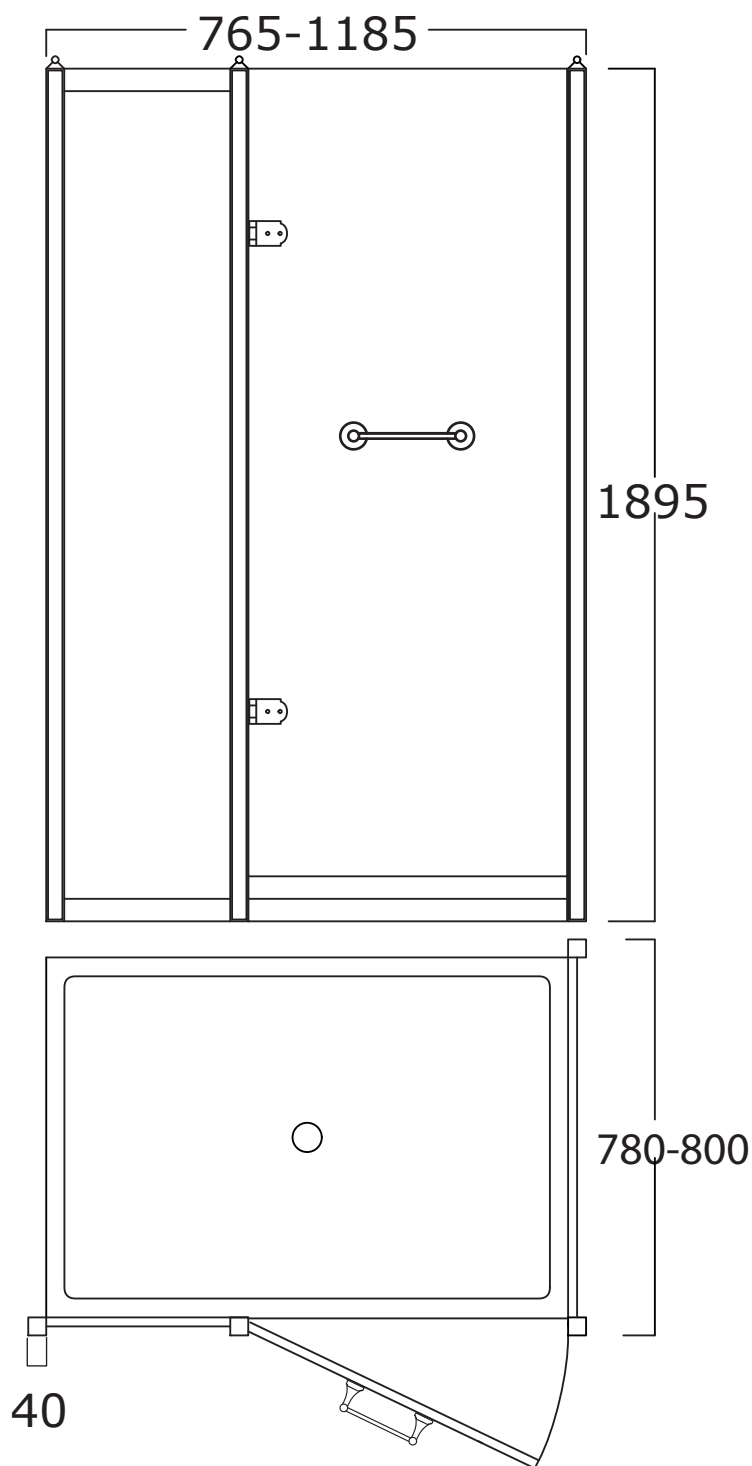

DORSET

Art: Cabina doccia ad angolo in vetro decorato tipo A, profilo 2 dimensione 80x120 cm.
Angular shower-stall in decorated glass type A, profile 2 size 80x120 cm.

Fin: Cromo/*Chrome*
Ottone/*Brass*

Cod: CDVD122A 007 CR
CDVD122A 007 OT

Mat: Acciaio, Vetro/*Steel, Glass*

Peso/Weight:
Imballo/Package:

Misure espresse in mm / *Dimensions in millimeters*

BATH & BATH