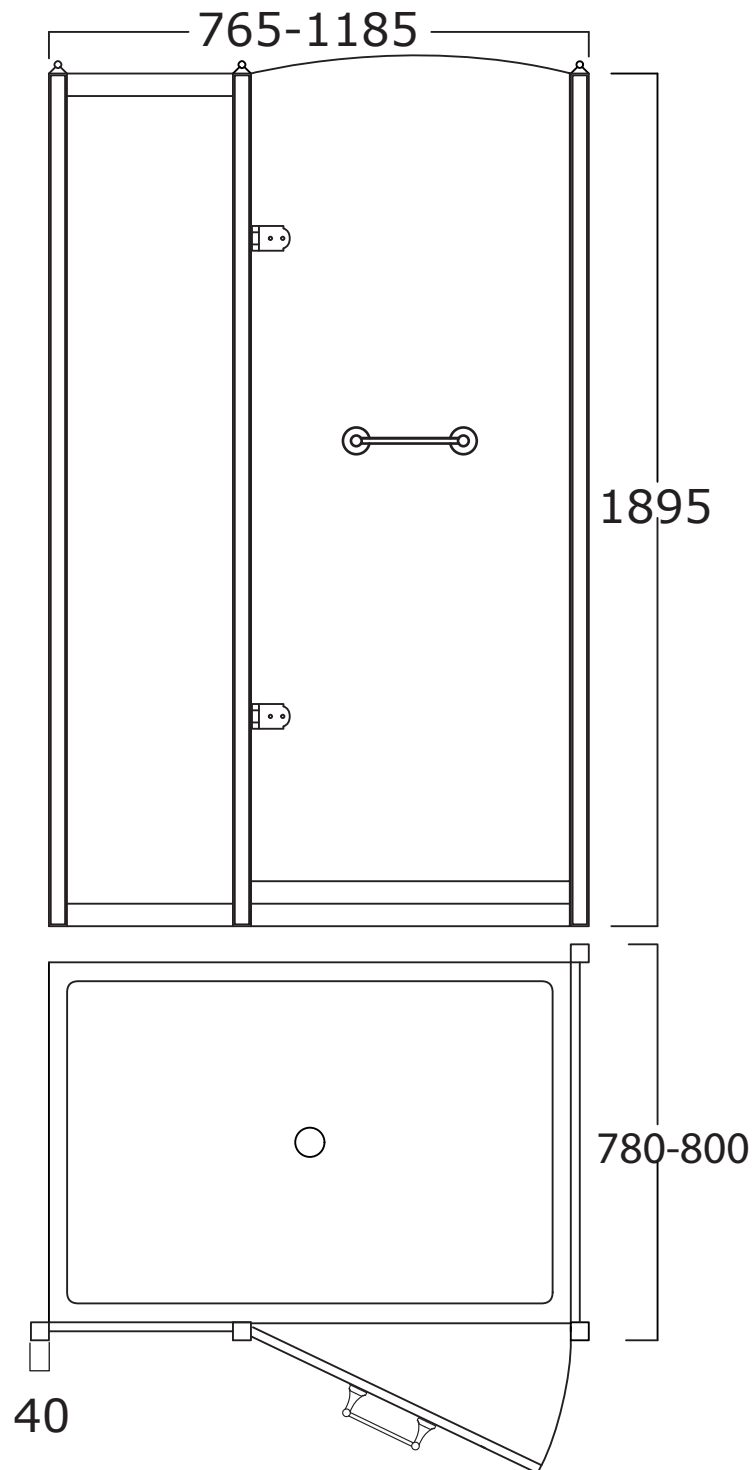

DORSET

Art: Cabina doccia ad angolo in vetro decorato tipo B, profilo 2 dimensione 80x120 cm.
Angular shower-stall in decorated glass type B, profile 2 size 80x120 cm.

Fin: Cromo/*Chrome*
Ottone/*Brass*

Cod: CDVD122B 007 CR
CDVD122B 007 OT

Mat: Acciaio, Vetro/*Steel, Glass*

Peso/Weight:
Imballo/Package:

Misure espresse in mm / *Dimensions in millimeters*

BATH & BATH