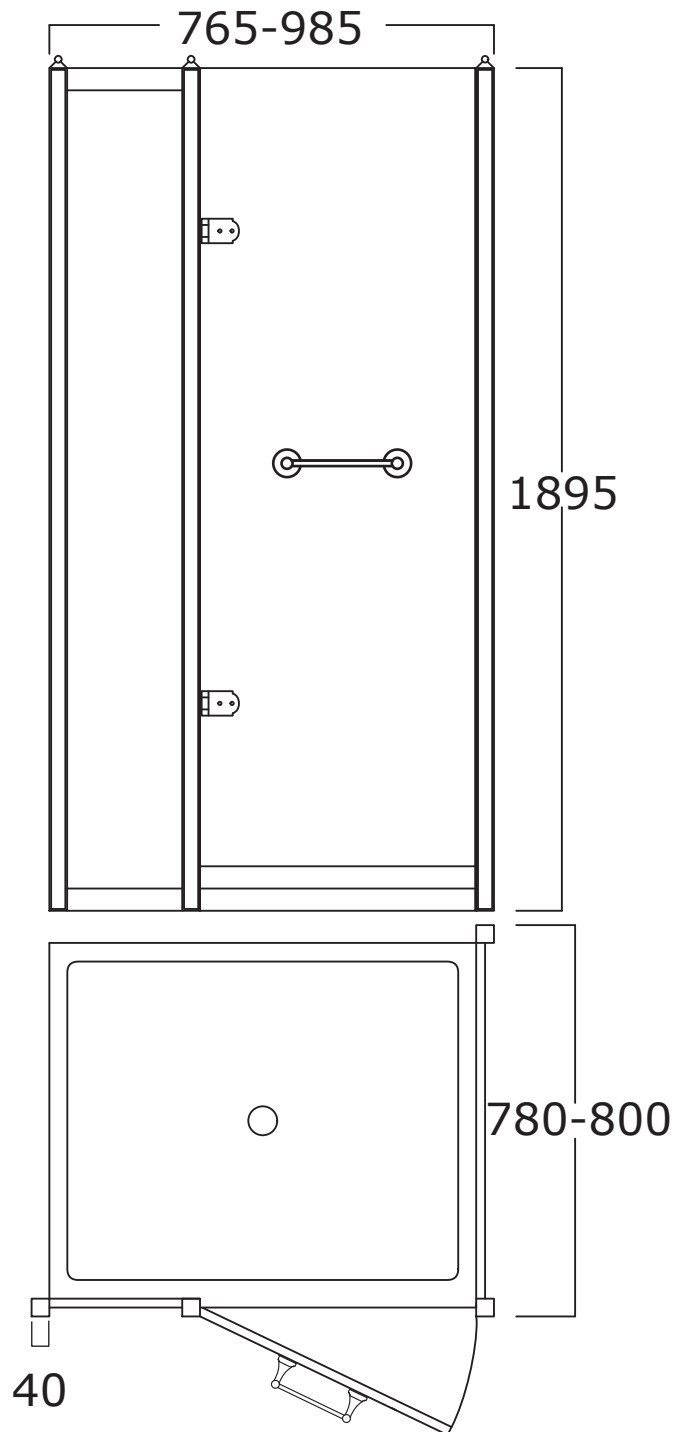

DORSET

Art: Cabina doccia ad angolo in vetro satinato tipo A, profilo 2 dimensione 80x100 cm.
Angular shower-stall in satin glass type A, profile 2 size 80x100 cm.

Fin: Cromo/*Chrome*
Ottone/*Brass*

Cod: CDVS102A 007 CR
CDVS102A 007 OT

Mat: Acciaio, Vetro/*Steel, Glass*

Peso/Weight:
Imballo/Package:

Misure espresse in mm / *Dimensions in millimeters*

BATH & BATH