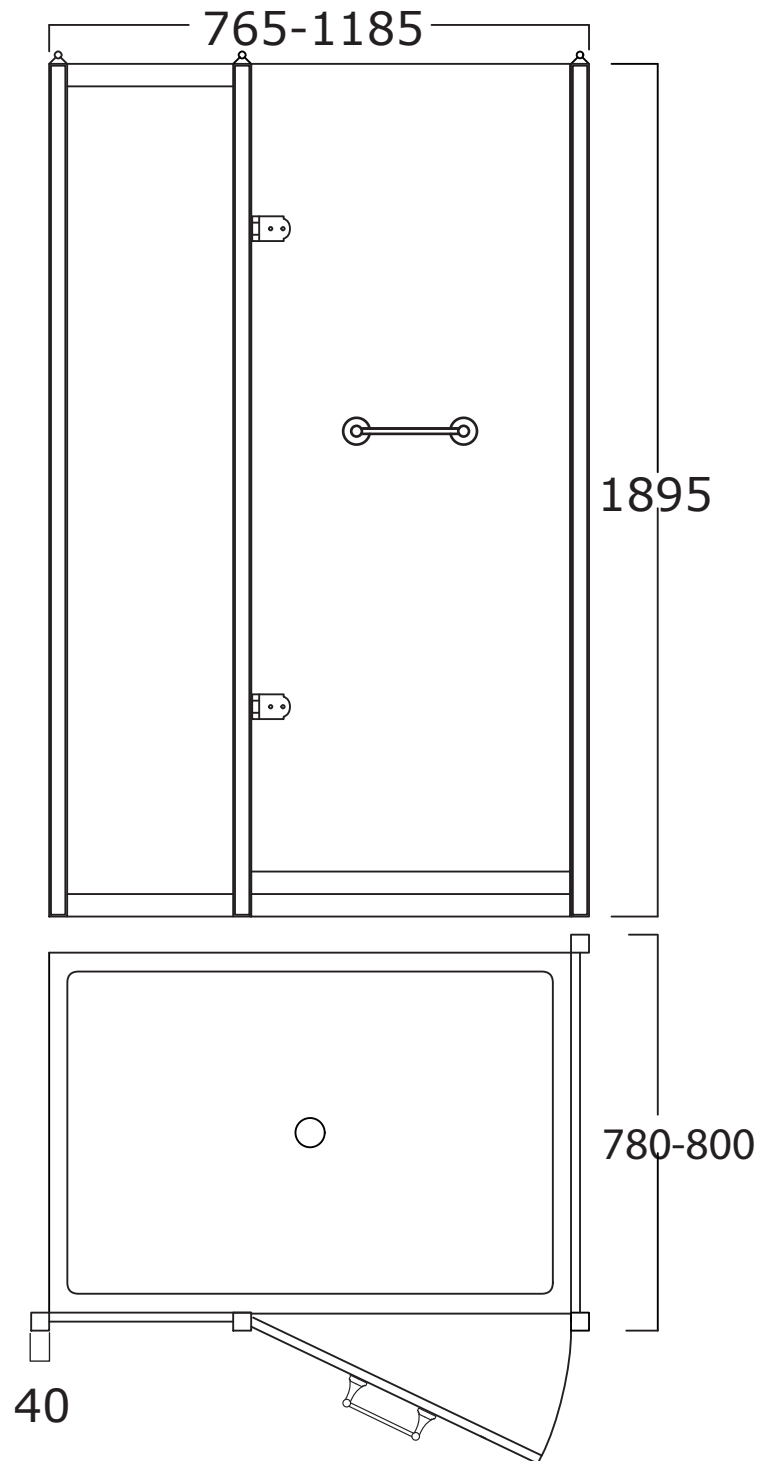

DORSET

Art: Cabina doccia ad angolo in vetro decorato tipo A, profilo 1 dimensione 80x120 cm.
Angular shower-stall in decorated glass type A, profile 1 size 80x120 cm.

Fin: Cromo/*Chrome*
Ottone/*Brass*

Cod: CDVD121A 007 CR
CDVD121A 007 OT

Mat: Acciaio, Vetro/*Steel, Glass*

Peso/Weight:
Imballo/Package:

Misure espresse in mm / *Dimensions in millimeters*

BATH & BATH