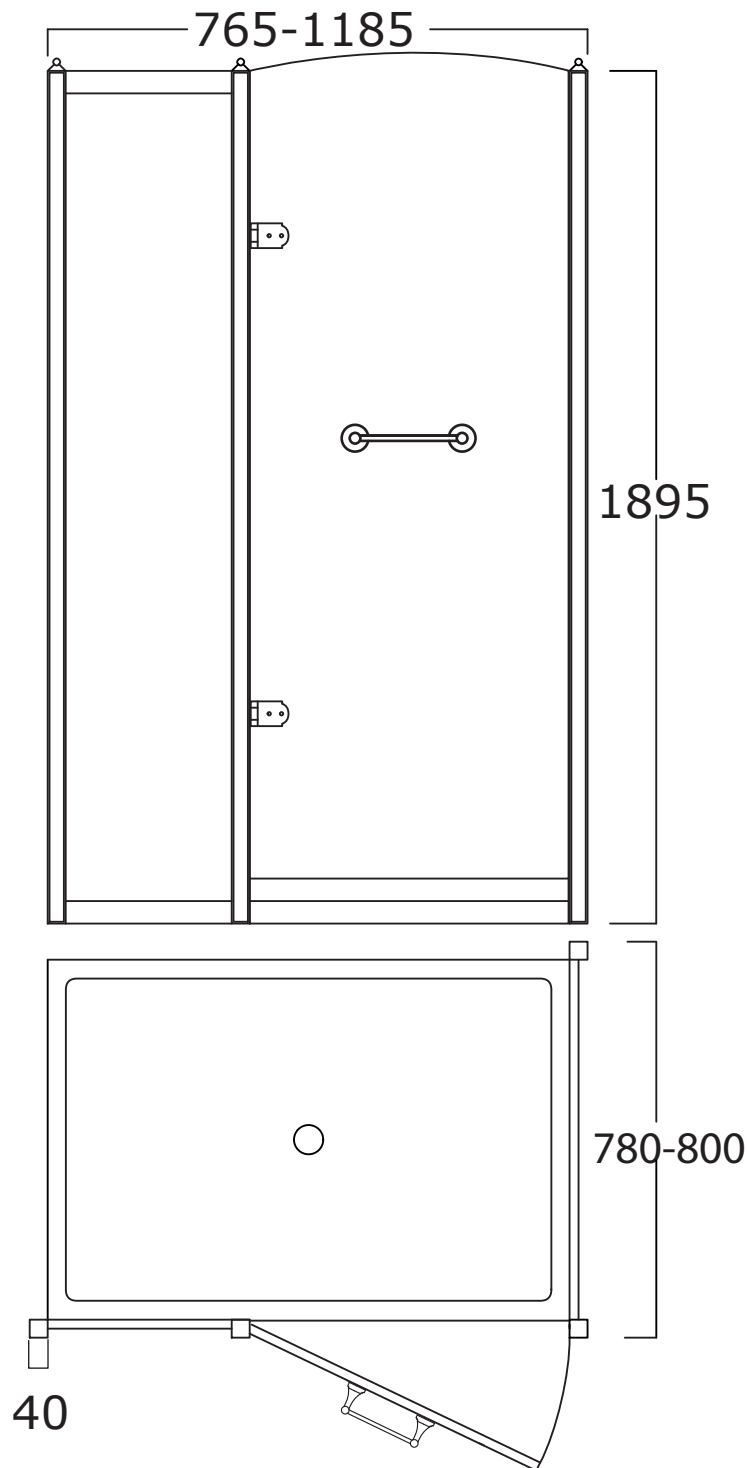

DORSET

Art: Cabina doccia ad angolo in vetro satinato tipo B, profilo 1 dimensione 80x120 cm.
Angular shower-stall in satin glass type B, profile 1 size 80x120 cm.

Fin: Cromo/*Chrome*
Ottone/*Brass*

Cod: CDVS121B 007 CR
CDVS121B 007 OT

Mat: Acciaio, Vetro/*Steel, Glass*

Peso/Weight:
Imballo/Package:

Misure espresse in mm / *Dimensions in millimeters*

BATH & BATH