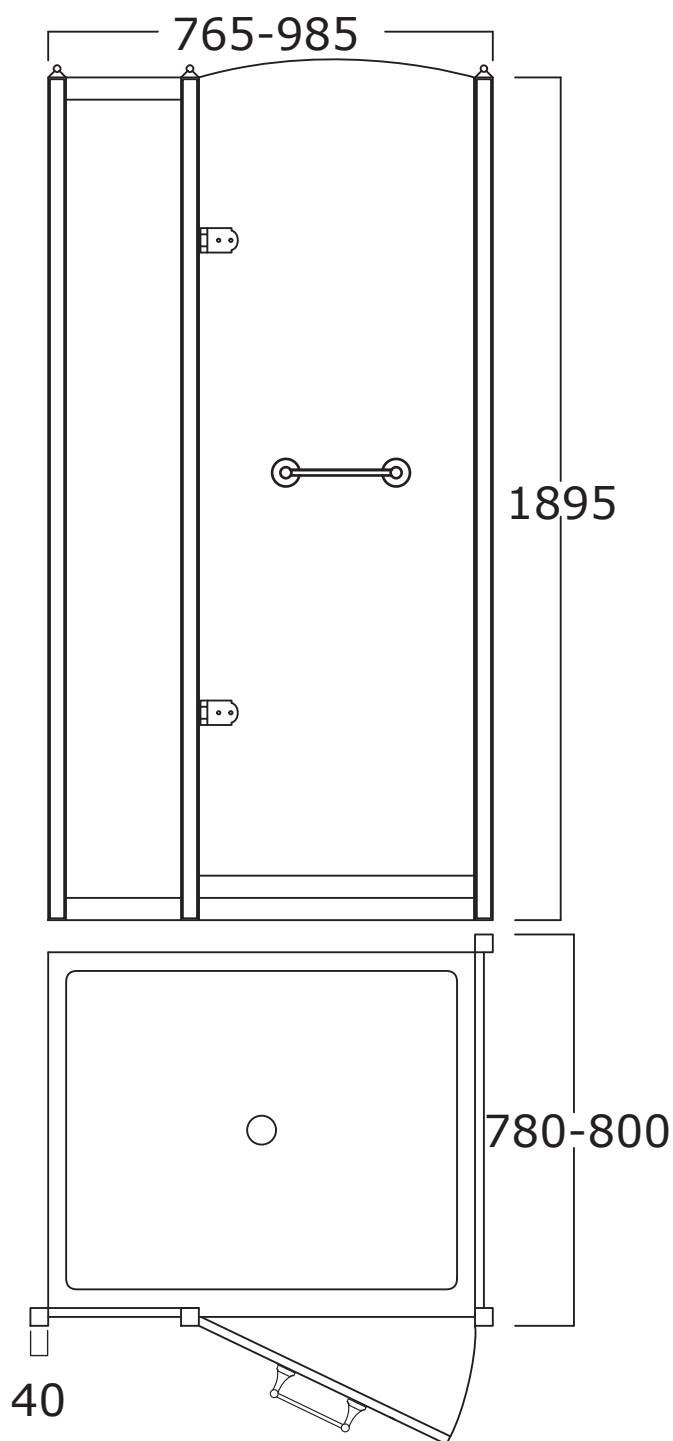

DORSET

Art: Cabina doccia ad angolo in vetro satinato tipo B, profilo 1 dimensione 80x100 cm.
Angular shower-stall in satin glass type B, profile 1 size 80x100 cm.

Fin: Cromo/*Chrome*
Ottone/*Brass*

Cod: CDVS101B 007 CR
CDVS101B 007 OT

Mat: Acciaio, Vetro/*Steel, Glass*

Peso/Weight:
Imballo/Package:

Misure espresse in mm / *Dimensions in millimeters*

BATH & BATH