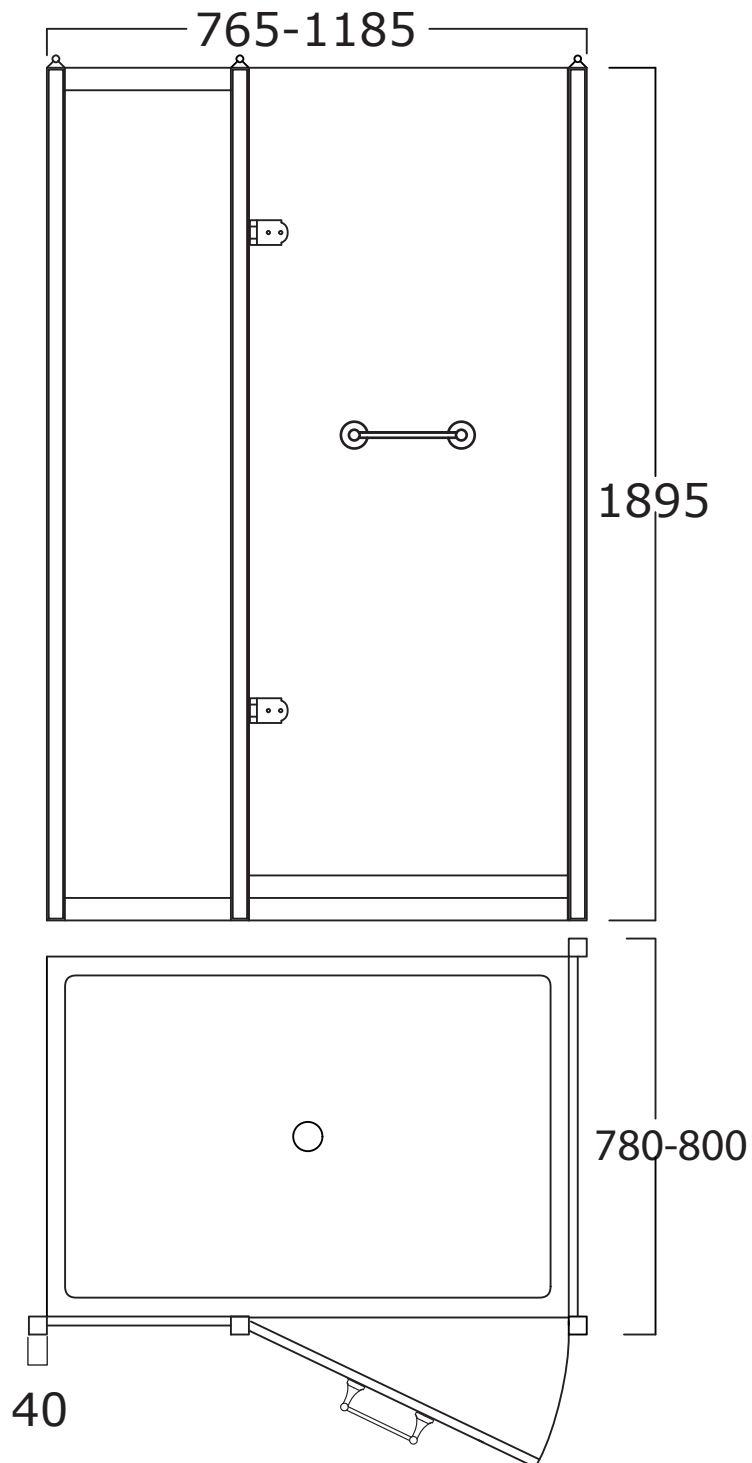

DORSET

Art: Cabina doccia ad angolo in vetro satinato tipo A, profilo 2 dimensione 80x120 cm.
Angular shower-stall in satin glass type A, profile 2 size 80x120 cm.

Fin: Cromo/*Chrome*
Ottone/*Brass*

Cod: CDVS122A 007 CR
CDVS122A 007 OT

Mat: Acciaio, Vetro/*Steel, Glass*

Peso/Weight:
Imballo/Package:

Misure espresse in mm / *Dimensions in millimeters*

BATH & BATH