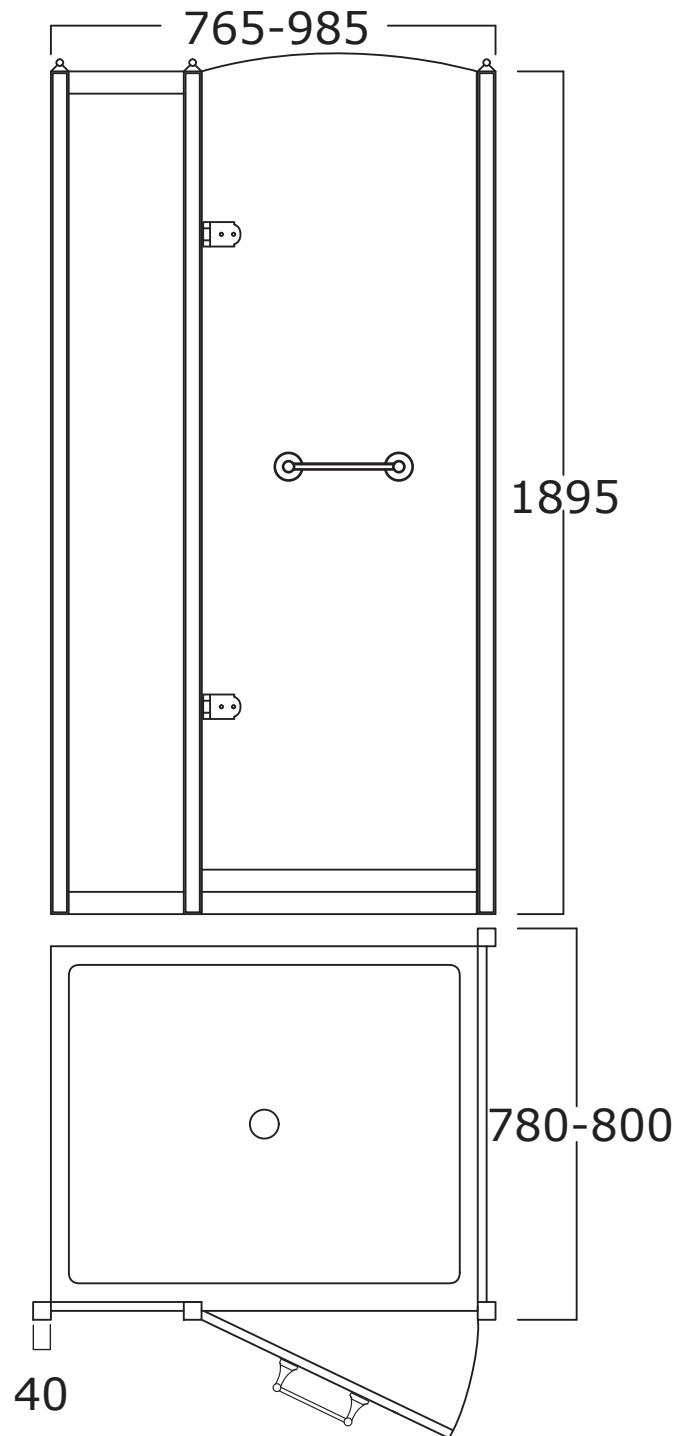

DORSET

Art: Cabina doccia ad angolo in vetro decorato tipo B, profilo 2 dimensione 80x100 cm.
Angular shower-stall in decorated glass type B, profile 2 size 80x100 cm.

Fin: Cromo/*Chrome*
Ottone/*Brass*

Cod: CDVD102B 007 CR
CDVD102B 007 OT

Mat: Acciaio, Vetro/*Steel, Glass*

Peso/Weight:
Imballo/Package:

Misure espresse in mm / *Dimensions in millimeters*

BATH & BATH