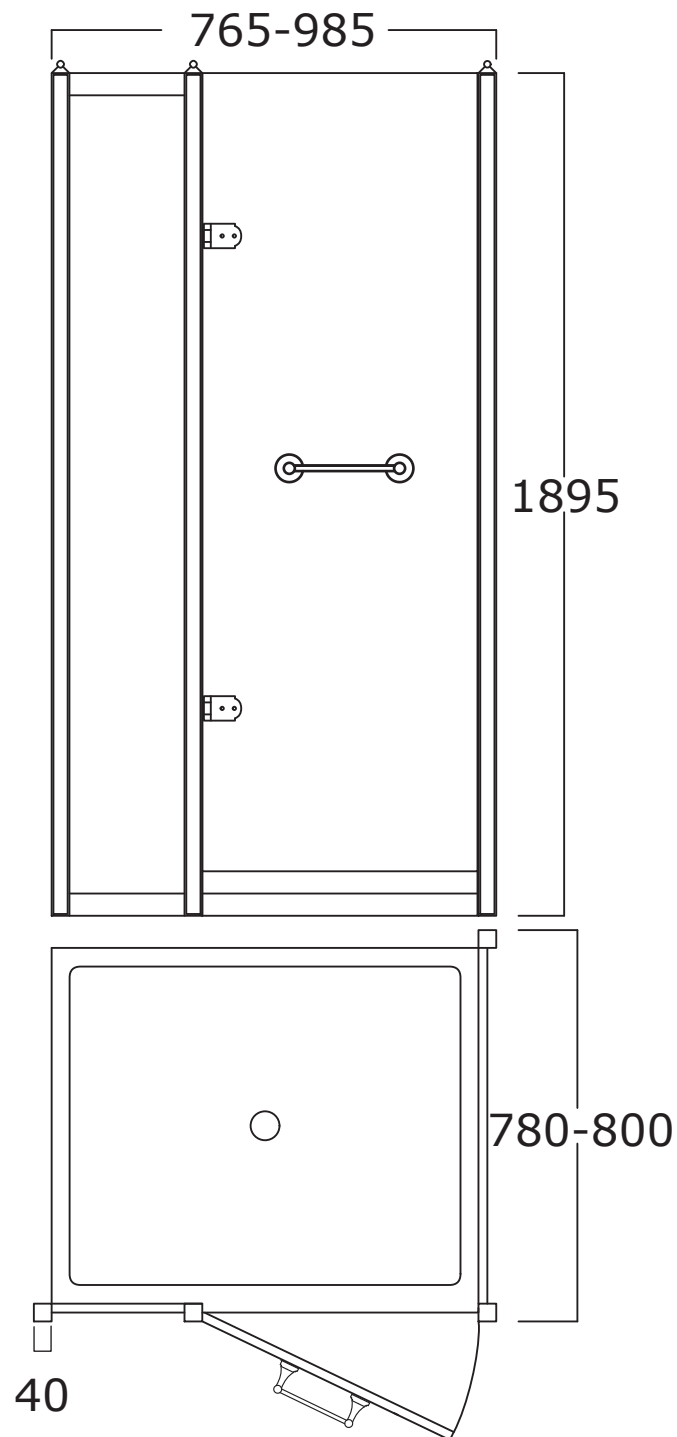

DORSET

Art: Cabina doccia ad angolo in vetro decorato tipo A, profilo 1 dimensione 80x100 cm.
Angular shower-stall in decorated glass type A, profile 1 size 80x100 cm.

Fin: Cromo/*Chrome*
Ottone/*Brass*

Cod: CDVD101A 007 CR
CDVD101A 007 OT

Mat: Acciaio, Vetro/*Steel, Glass*

Peso/Weight:
Imballo/Package:

Misure espresse in mm / *Dimensions in millimeters*

BATH & BATH