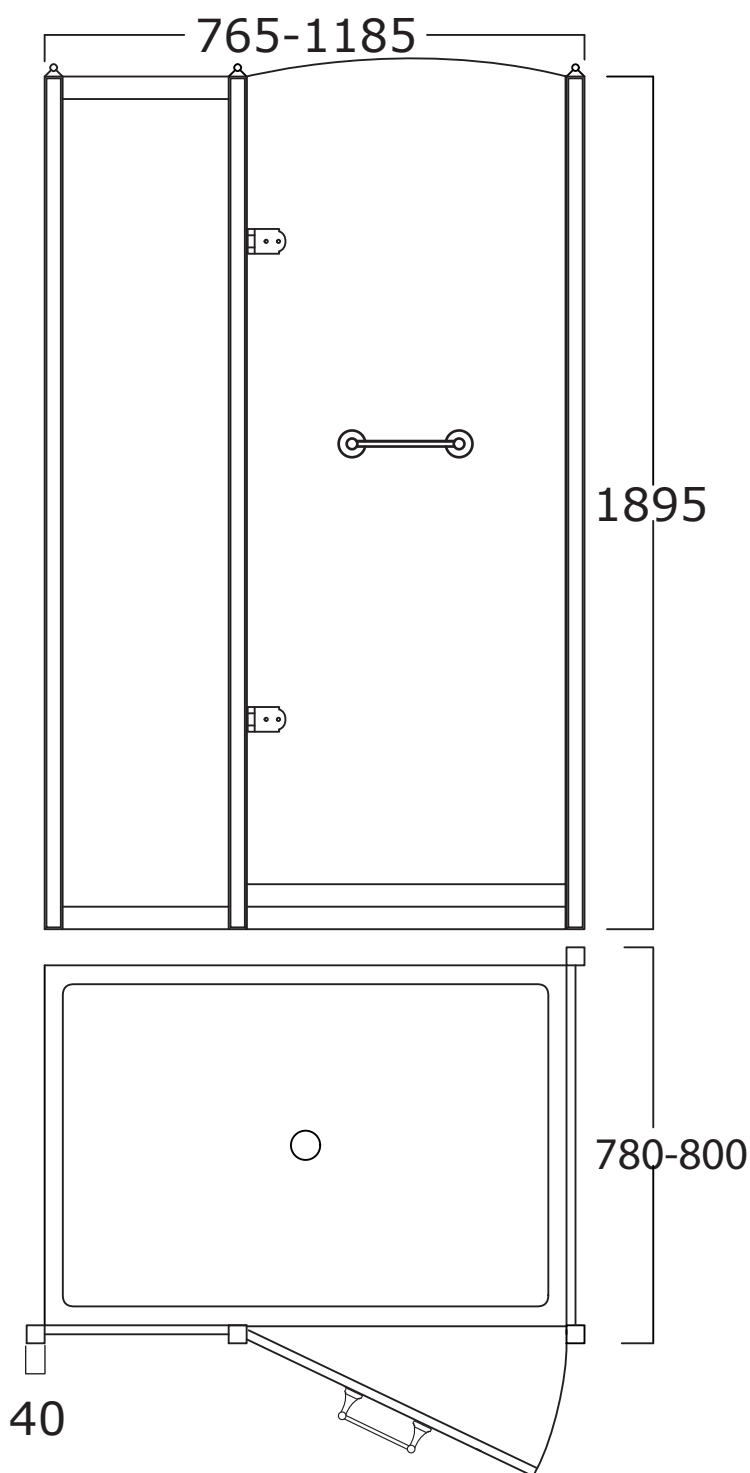

DORSET

Art: Cabina doccia ad angolo in vetro decorato tipo B, profilo 1 dimensione 80x120 cm.
Angular shower-stall in decorated glass type B, profile 1 size 80x120 cm.

Fin: Cromo/*Chrome*
Ottone/*Brass*

Cod: CDVD121B 007 CR
CDVD121B 007 OT

Mat: Acciaio, Vetro/*Steel, Glass*

Peso/Weight:
Imballo/Package:

Misure espresse in mm / *Dimensions in millimeters*

BATH & BATH