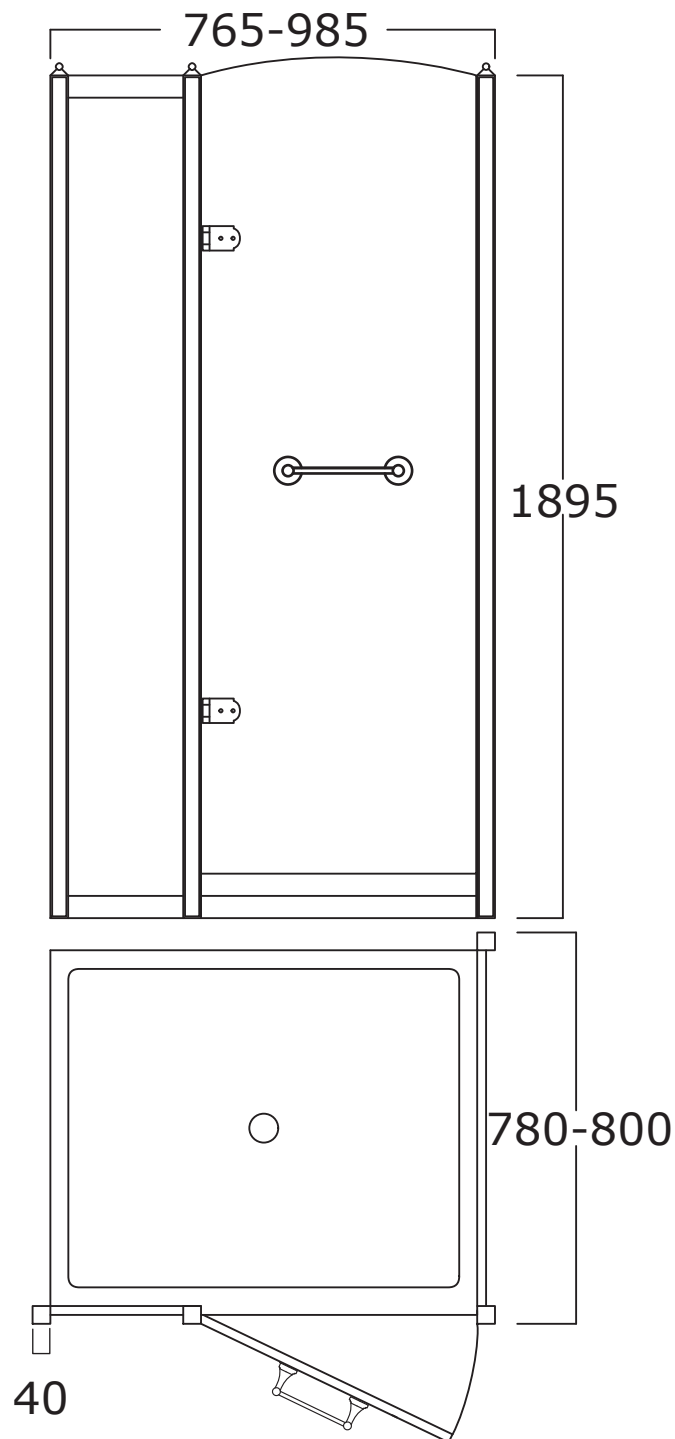

DORSET

Art: Cabina doccia ad angolo in vetro satinato tipo B, profilo 2 dimensione 80x100 cm.
Angular shower-stall in satin glass type B, profile 2 size 80x100 cm.

Fin: Cromo/*Chrome*
Ottone/*Brass*

Cod: CDVS102B 007 CR
CDVS102B 007 OT

Mat: Acciaio, Vetro/*Steel, Glass*

Peso/Weight:
Imballo/Package:

Misure espresse in mm / *Dimensions in millimeters*

BATH & BATH