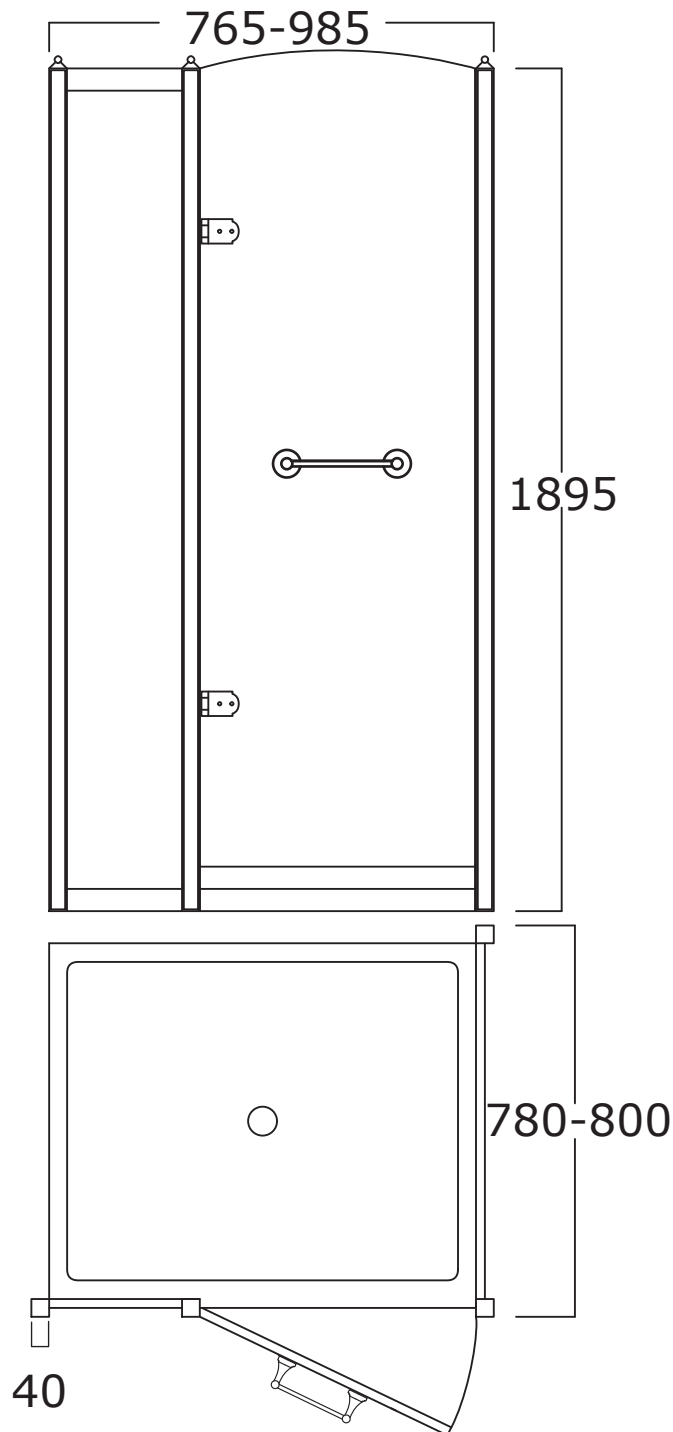

DORSET

Art: Cabina doccia ad angolo in vetro decorato tipo B, profilo 1 dimensione 80x100 cm.
Angular shower-stall in decorated glass type B, profile 1 size 80x100 cm.

Fin: Cromo/*Chrome*
Ottone/*Brass*

Cod: CDVD101B 007 CR
CDVD101B 007 OT

Mat: Acciaio, Vetro/*Steel, Glass*

Peso/Weight:
Imballo/Package:

Misure espresse in mm / *Dimensions in millimeters*

BATH & BATH