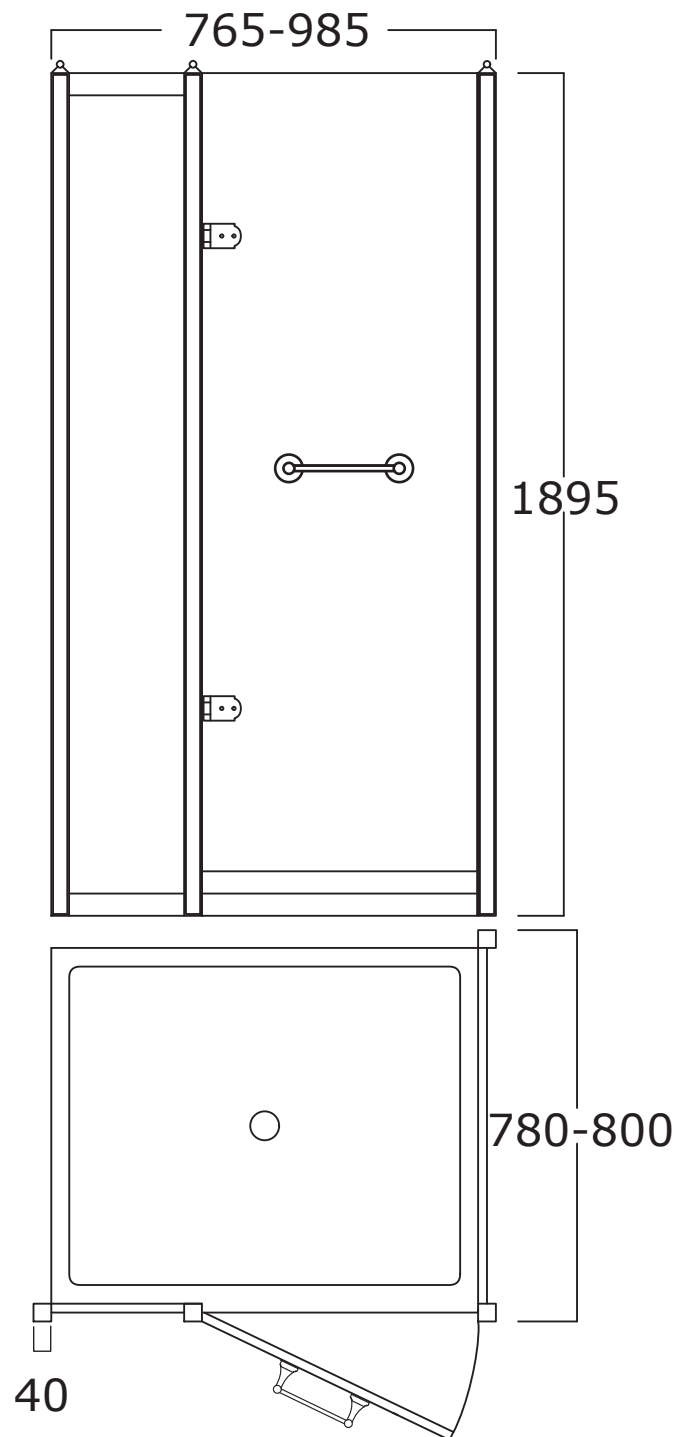

DORSET

Art: Cabina doccia ad angolo in vetro satinato tipo A, profilo 1 dimensione 80x100 cm.
Angular shower-stall in satin glass type A, profile 1 size 80x100 cm.

Fin: Cromo/*Chrome*
Ottone/*Brass*

Cod: CDVS101A 007 CR
CDVS101A 007 OT

Mat: Acciaio, Vetro/*Steel, Glass*

Peso/Weight:
Imballo/Package:

Misure espresse in mm / *Dimensions in millimeters*

BATH & BATH