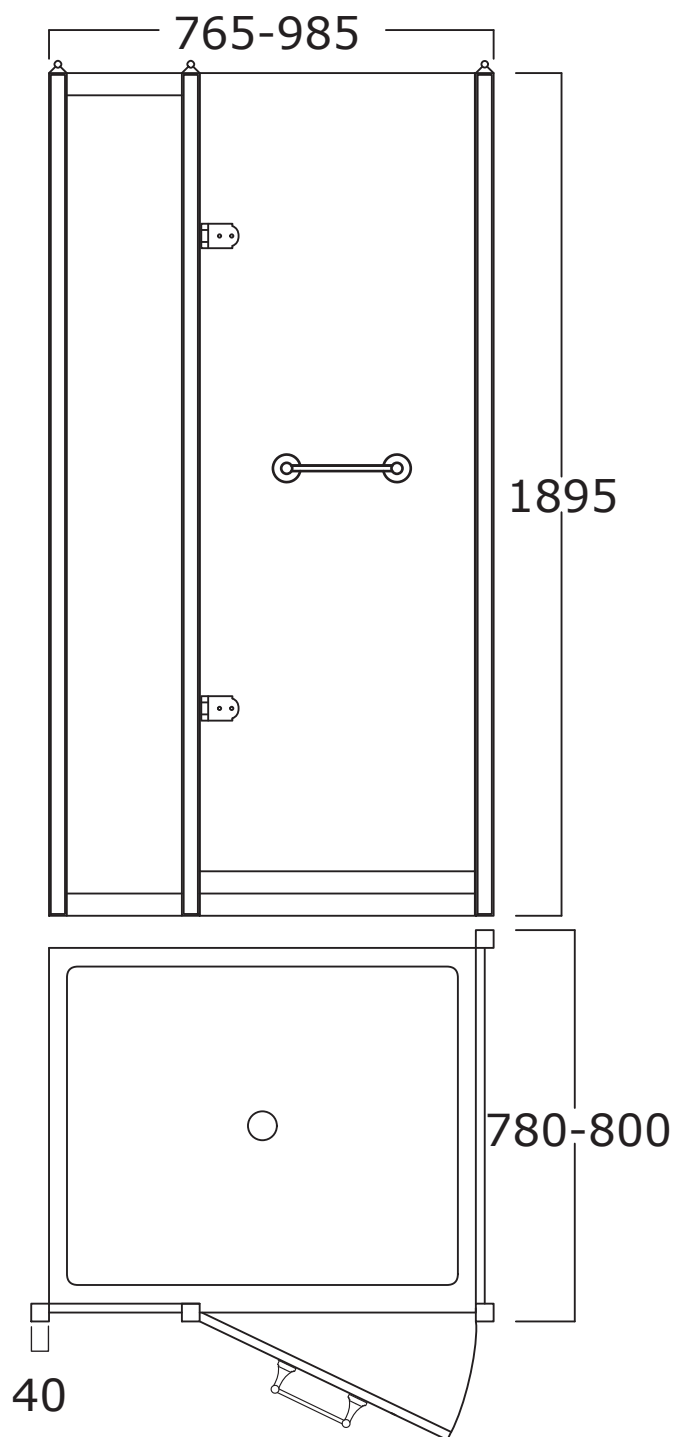

DORSET

Art: Cabina doccia ad angolo in vetro decorato tipo A, profilo 2 dimensione 80x100 cm.
Angular shower-stall in decorated glass type A, profile 2 size 80x100 cm.

Fin: Cromo/*Chrome*
Ottone/*Brass*

Cod: CDVD102A 007 CR
CDVD102A 007 OT

Mat: Acciaio, Vetro/*Steel, Glass*

Peso/Weight:
Imballo/Package:

Misure espresse in mm / *Dimensions in millimeters*

BATH & BATH