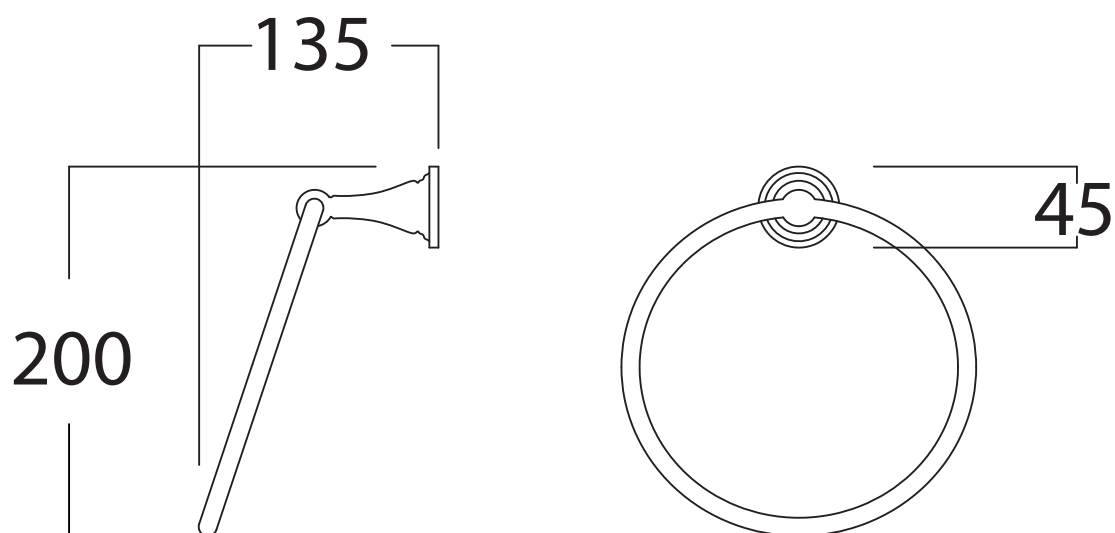

BATH & BATH

SHINING

Art: Porta asciugamano ad anello
Toilet ring holder

Fin: Cromo/*Chrome*
Ottone/*Brass*

Cod: SHPASCAN 005 CR
SHPASCAN 005 OT

Mat: Ottone/*Brass*

Peso/Weight:

Imballo/Package:

Misure espresse in mm / *Dimensions in millimeters*

BATH & BATH

SHINING

Art: Asta porta asciugamano L 30 CM.
Towel rail holder l 30 cm.

Fin: Cromo/*Chrome*
Ottone/*Brass*

Cod: SHPSALV30 005 CR
SHPSALV30 005 OT