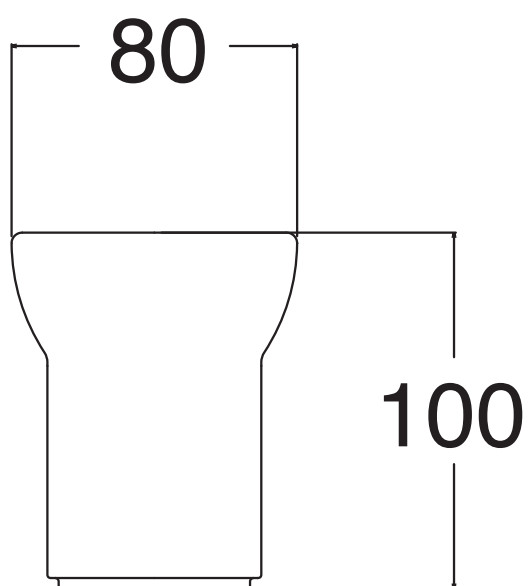

SHINING

Art: Bicchiere in ceramica
Ceramic cup

Fin: Bianco/*White*
Charleston Grey/*Charleston Grey*
Nero lucido/*Shiny Black*

Cod: SHBICCH 005 002
SHBICCH 005 CG
SHBICCH 005 NL

Mat: Ceramica/*Ceramic*   **Peso/Weight:**   **Imballo/Package:**

Misure espresse in mm / *Dimensions in millimeters*

BATH & BATH