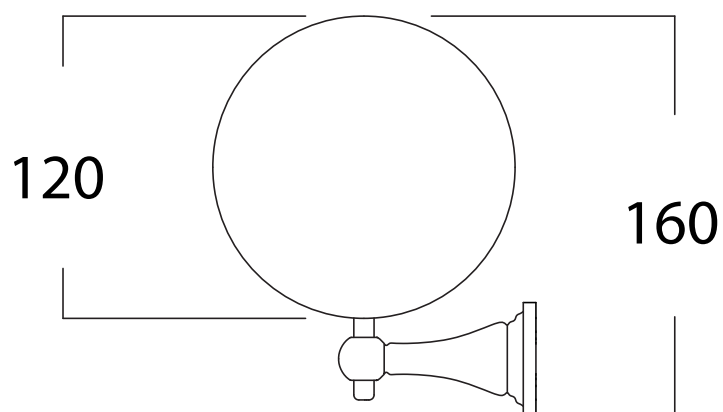

SHINING

Art: Porta sapone completo di piattino in ceramica
Soap holder with ceramic dish

Fin: Cromo/*Chrome*
Ottone/*Brass*

Cod: SHPSAP 005 CR
SHPSAP 005 OT

Mat: Ceramica, Ottone/*Ceramic, Brass*

Peso/Weight:
Imballo/Package:

Mat: Ceramica/*Ceramic*

Peso/Weight:

Imballo/Package:

Misure espresse in mm / *Dimensions in millimeters*

BATH & BATH

SHINING

Art: Porta bicchiere con bicchiere in ceramica
Cup holder with ceramic cup

Fin: Cromo/*Chrome*
Ottone/*Brass*

Cod: SHPBIC 005 CR
SHPBIC 005 OT

Mat: Ceramica, Ottone/*Ceramic, Brass*

Peso/Weight:
Imballo/Package:

Misure espresse in mm / *Dimensions in millimeters*

BATH & BATH

SHINING

Art: Bicchiere in ceramica
Ceramic cup