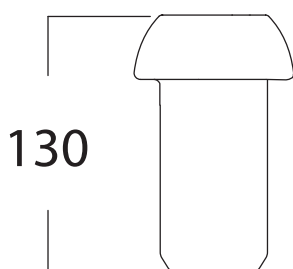

SHINING

Art: Dispenser in ceramica porta sapone liquido
Ceramic dispenser for liquid soap

Fin: Bianco/*White*
Charleston Grey/*Charleston Grey*
Nero lucido/*Shiny Black*

Cod: SHDISP 005 002
SHDISP 005 CG
SHDISP 005 NL

Mat: Ceramica/*Ceramic*

Peso/Weight:

Imballo/Package:

Misure espresse in mm / *Dimensions in millimeters*

BATH & BATH