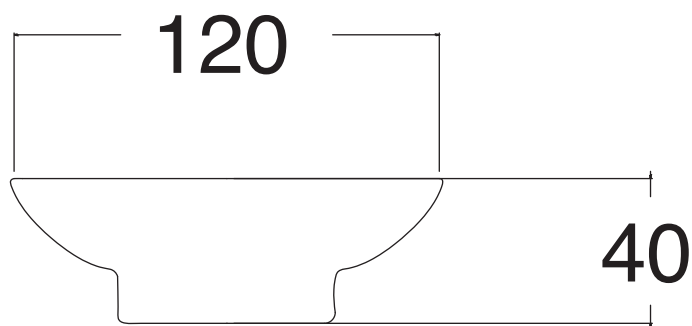

Mat: Ceramica/*Ceramic*

Peso/Weight:

Imballo/Package:

Misure espresse in mm / *Dimensions in millimeters*

BATH & BATH

SHINING

Art: Porta bicchiere con bicchiere in ceramica
Cup holder with ceramic cup

Fin: Cromo/*Chrome*
Ottone/*Brass*