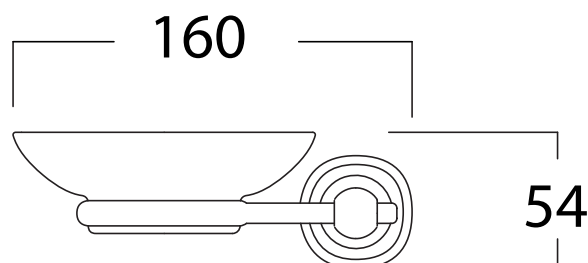

SHINING

Art: Porta sapone completo di piattino in ceramica
Soap holder with ceramic dish

Fin: Cromo/*Chrome*
Ottone/*Brass*

Cod: SHPSAP 005 CR
SHPSAP 005 OT

Mat: Ceramica, Ottone/*Ceramic, Brass*

Peso/Weight:
Imballo/Package:

Misure espresse in mm / *Dimensions in millimeters*

BATH & BATH

SHINING

Art: Piattino in ceramica
Ceramic dish

Fin: Bianco/*White*
Charleston Grey/*Charleston Grey*
Nero lucido/*Shiny Black*

Cod: SHPIATT 005 002
SHPIATT 005 CG
SHPIATT 005 NL

Mat: Ceramica/*Ceramic*

Peso/Weight:

Imballo/Package:

Misure espresse in mm / *Dimensions in millimeters*

BATH & BATH

SHINING

Art: Porta bicchiere con bicchiere in ceramica
Cup holder with ceramic cup

Fin: Cromo/*Chrome*
Ottone/*Brass*