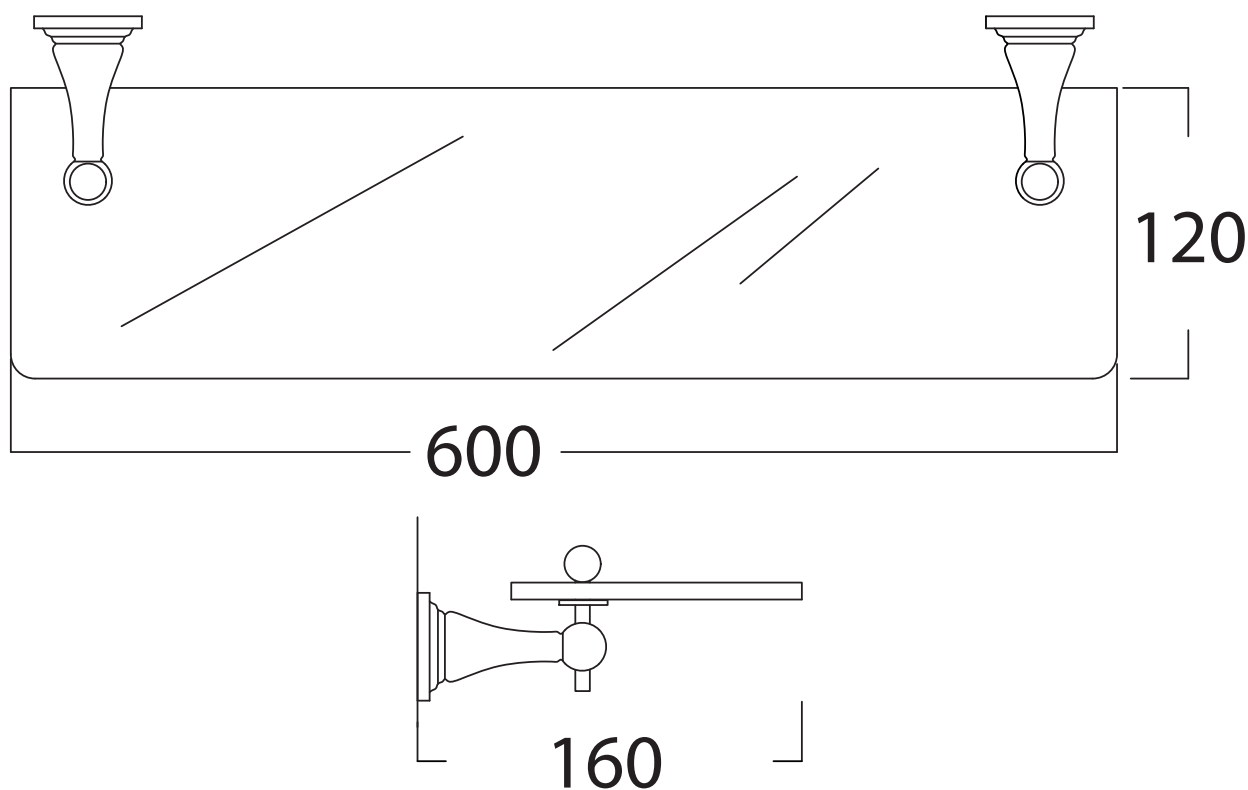

SHINING

Art: Mensola in cristallo
Glass shelf

Fin: Cromo/*Chrome*
Ottone/*Brass*

Cod: SHMSLCR 005 CR
SHMSLCR 005 OT

Mat: Ottone, Vetro/*Brass, Glass*

Peso/Weight:
Imballo/Package:

Misure espresse in mm / *Dimensions in millimeters*

BATH & BATH