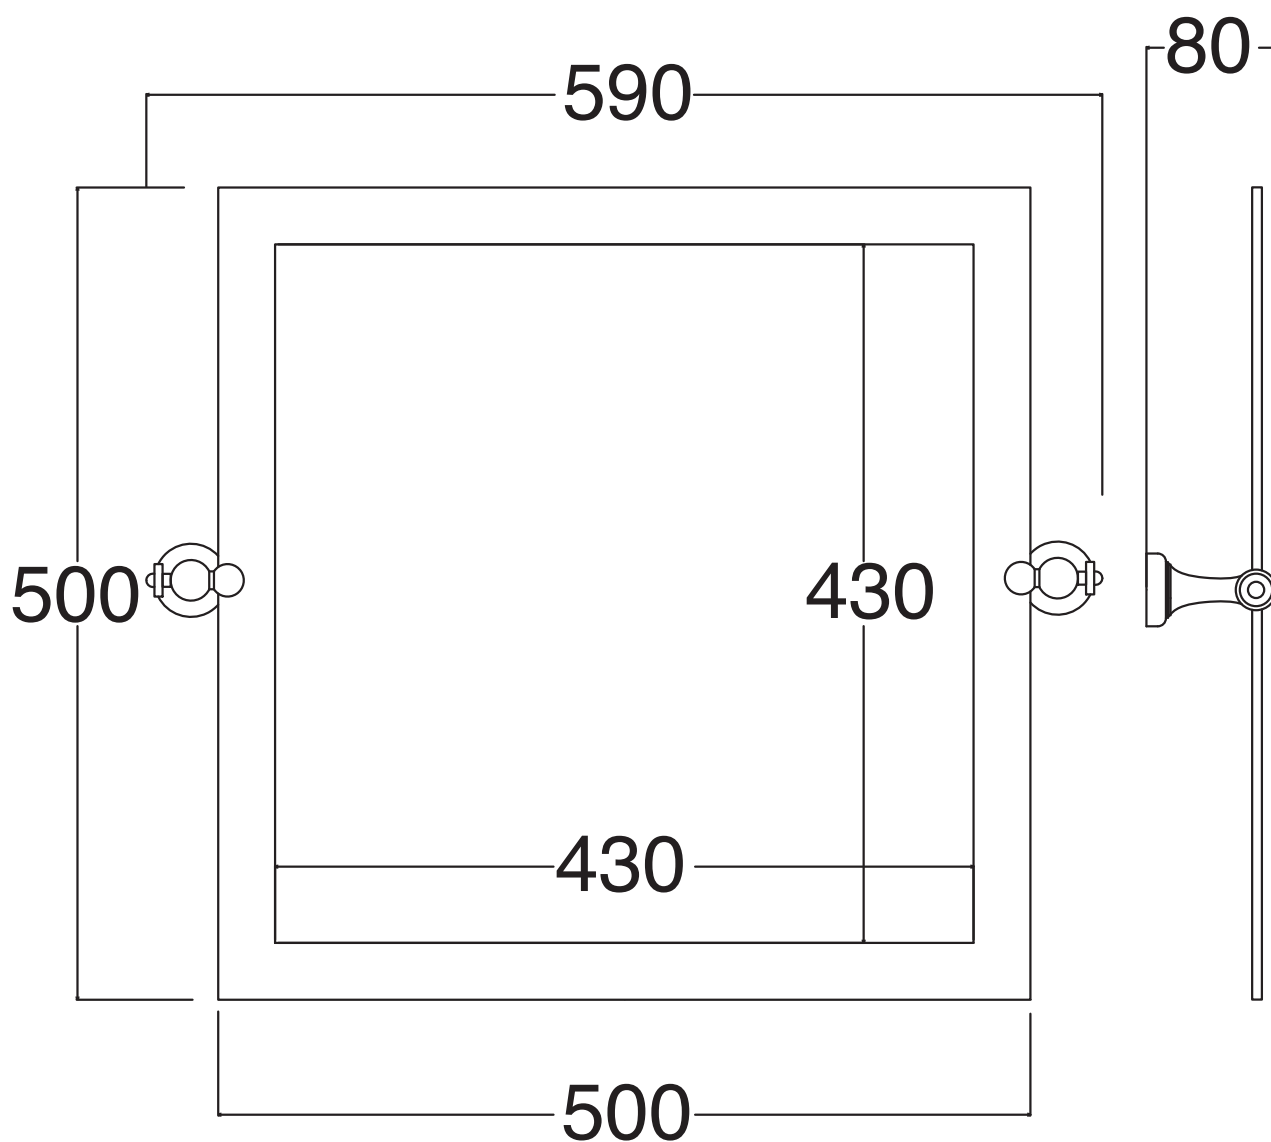

BATH & BATH

SHINING

Art: Specchio basculante s/cornice molato 50x50
Tilting mirror without frame with grinded edge 50x50

Fin: Cromo/*Chrome*
Ottone/*Brass*

Cod: SHSBASCM 005 CR
SHSBASCM 005 OT

Mat: Ottone, Vetro/*Brass, Glass*

Peso/Weight:
Imballo/Package:

Misure espresse in mm / *Dimensions in millimeters*

BATH & BATH

SHINING

Art: Specchio basculante c/cornice 60x60
Tilting mirror with frame 60x60

Fin: Cromo/*Chrome*
Ottone/*Brass*