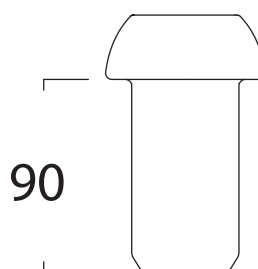

SHINING

Art: Dispenser in ceramica porta sapone liquido
Ceramic dispenser for liquid soap

Fin: Bianco/*White*
Charleston Grey/*Charleston Grey*
Nero lucido/*Shiny Black*

Cod: SHDISP 005 002
SHDISP 005 CG
SHDISP 005 NL

Mat: Ceramica/*Ceramic*

Peso/Weight:

Imballo/Package:

Misure espresse in mm / *Dimensions in millimeters*

BATH & BATH