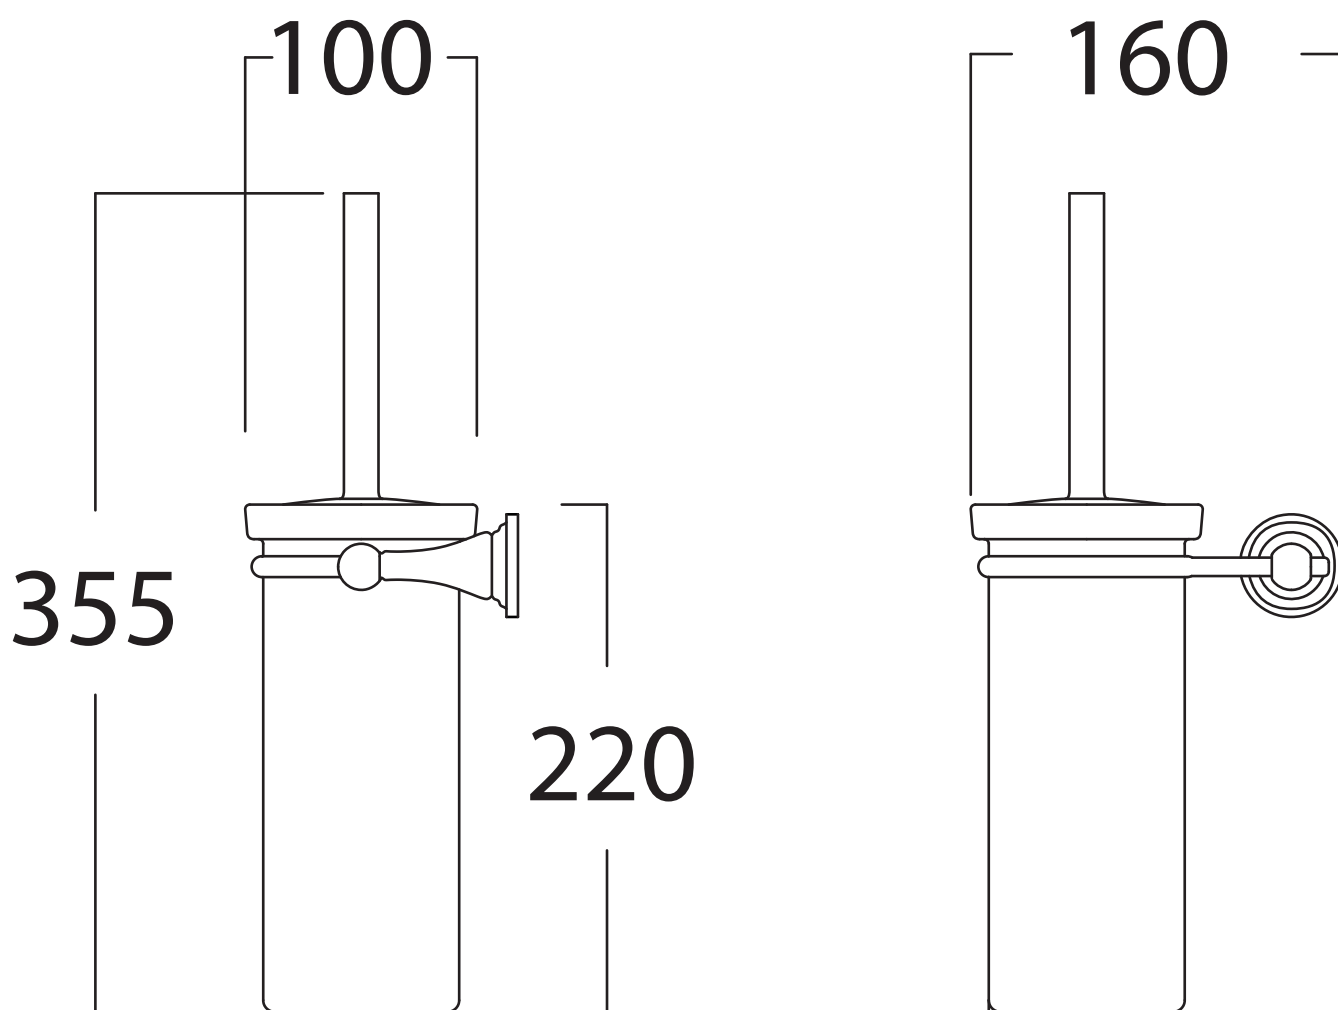

Peso/Weight:
Imballo/Package:

Misure espresse in mm / *Dimensions in millimeters*

BATH & BATH

SHINING

Art: Porta scopino per wc da appoggio in ceramica
Toilet brush holder in ceramics

Fin: Cromo/*Chrome*
Ottone/*Brass*