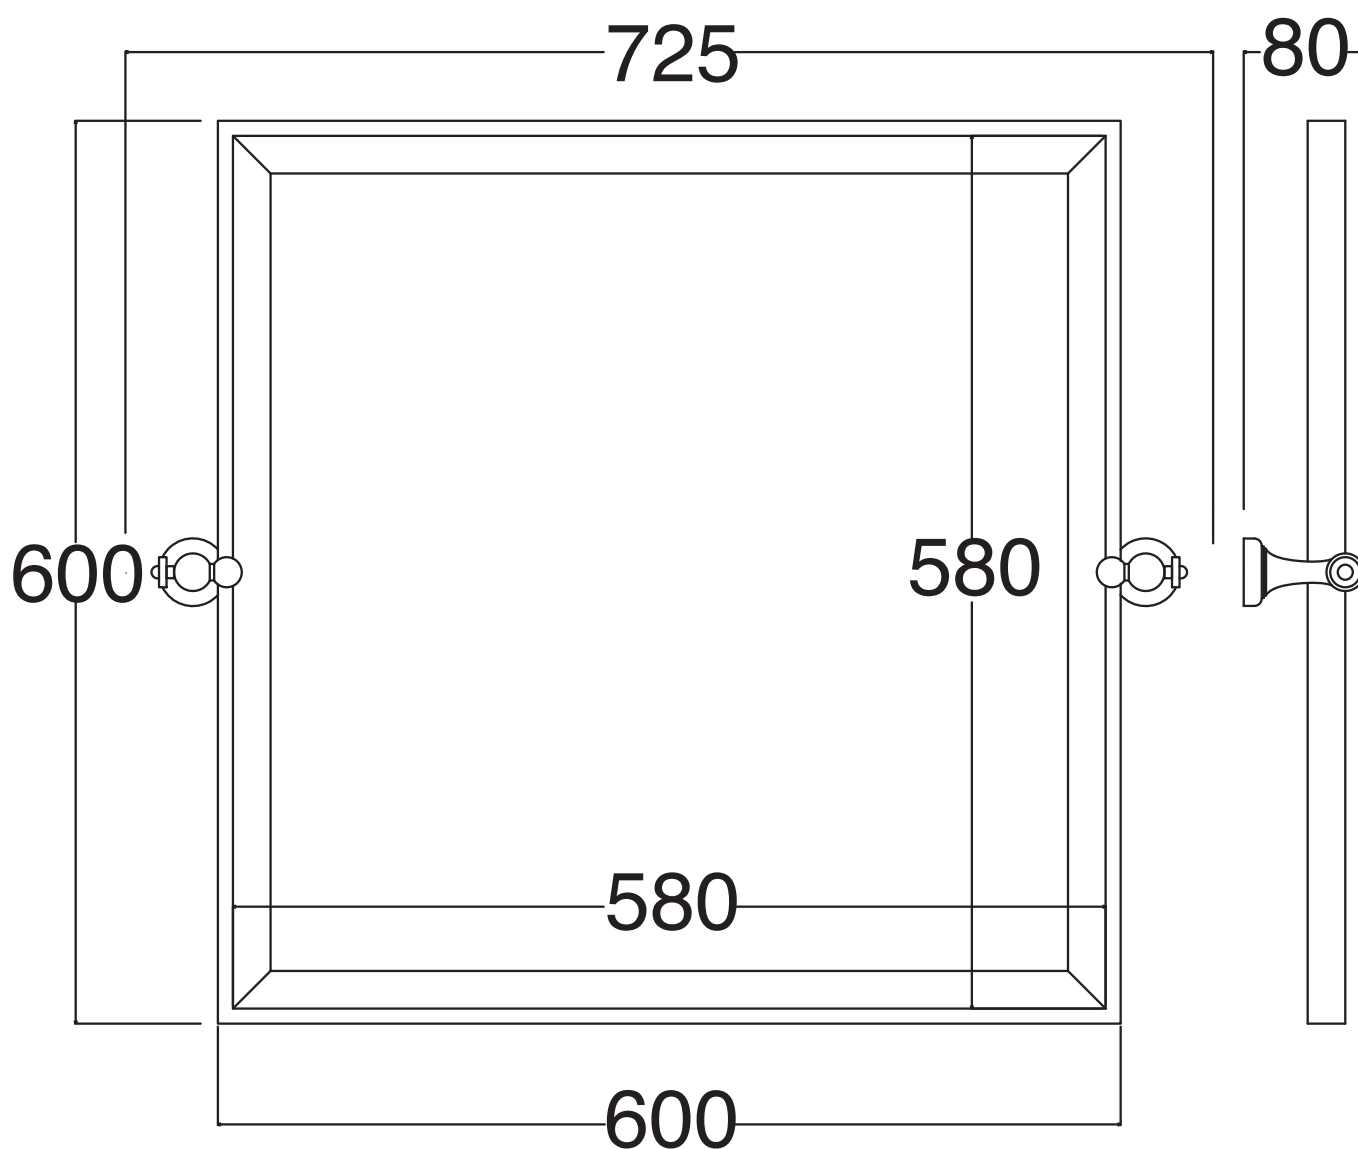

SHINING

Art: Specchio basculante c/cornice 60x60
Tilting mirror with frame 60x60

Fin: Cromo/*Chrome*
Ottone/*Brass*

Cod: SHSBACC 005 CR
SHSBACC 005 OT

Mat: Ottone, Vetro/*Brass, Glass*

Peso/Weight:
Imballo/Package:

Misure espresse in mm / *Dimensions in millimeters*

BATH & BATH