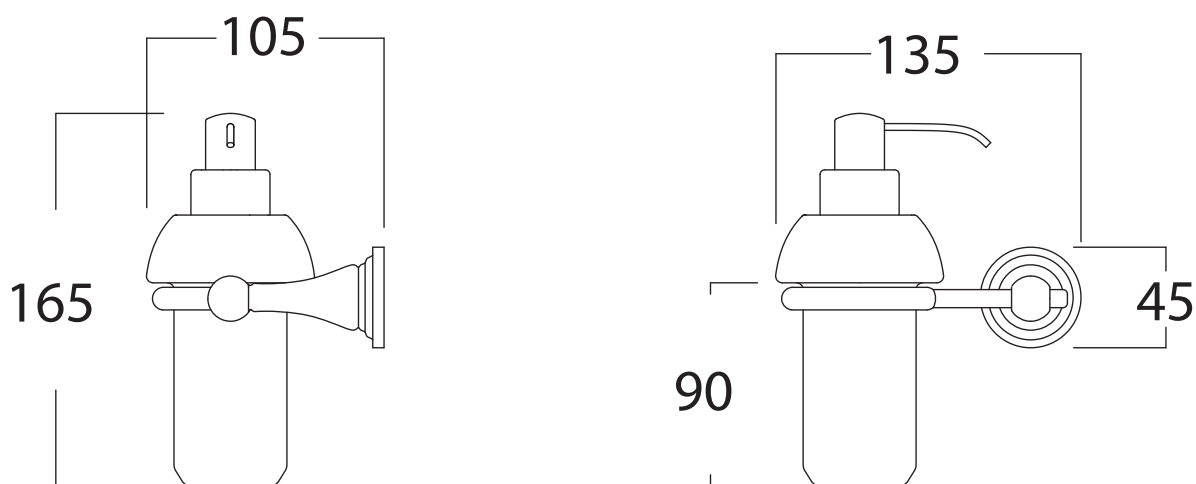

SHINING

Art: Porta sapone liquido con dispenser in ceramica
Ceramic dispenser for liquid soap, wall mounted

Fin: Cromo/*Chrome*
Ottone/*Brass*

Cod: SHPSAPL 005 CR
SHPSAPL 005 OT

Mat: Ceramica, Ottone/*Ceramic, Brass*

Peso/Weight:
Imballo/Package:

Misure espresse in mm / *Dimensions in millimeters*

BATH & BATH