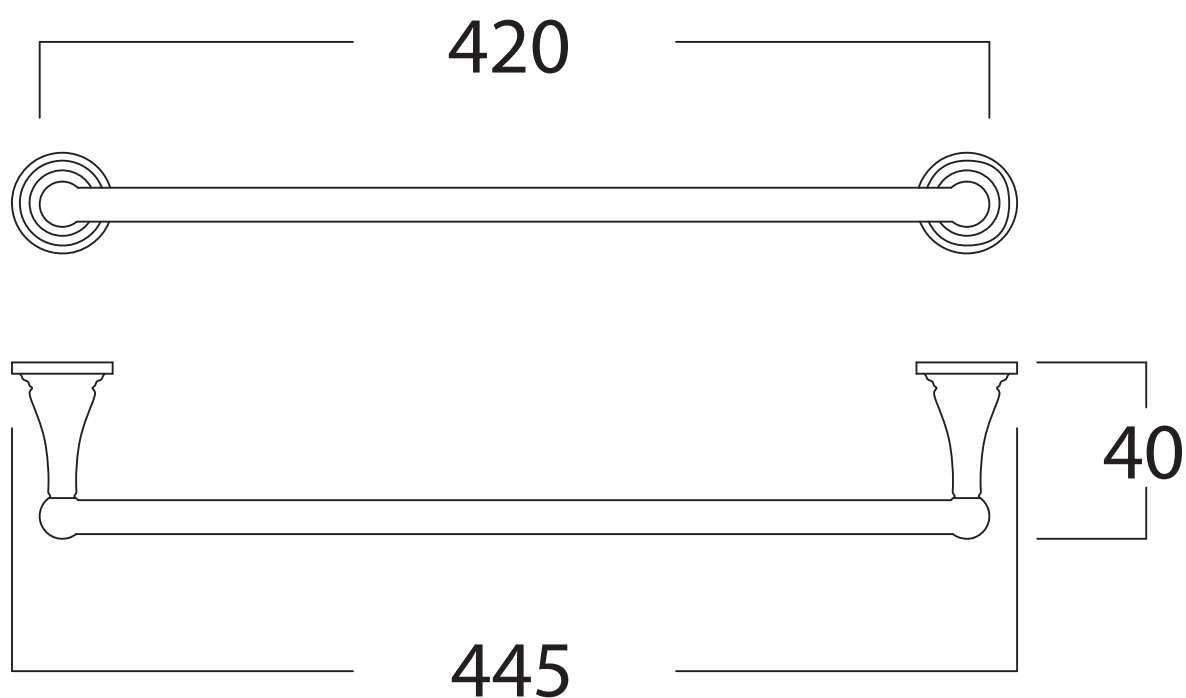

Misure espresse in mm / *Dimensions in millimeters*

BATH & BATH

SHINING

Art: Asta porta asciugamano L 30 CM.
Towel rail holder l 30 cm.

Fin: Cromo/*Chrome*
Ottone/*Brass*

Cod: SHPSALV30 005 CR
SHPSALV30 005 OT

Mat: Ottone/*Brass*

Peso/Weight:

Imballo/Package:

Misure espresse in mm / *Dimensions in millimeters*

BATH & BATH

SHINING

Art: Asta porta asciugamano L 45 CM.
Towel rail holder l 45 cm.

Fin: Cromo/*Chrome*
Ottone/*Brass*

Cod: SHPSALV45 005 CR
SHPSALV45 005 OT

Mat: Ottone/*Brass*

Peso/Weight:

Imballo/Package:

Misure espresse in mm / *Dimensions in millimeters*

BATH & BATH

SHINING

Art: Asta porta asciugamano L 60 CM.
Towel rail holder l 60 cm.