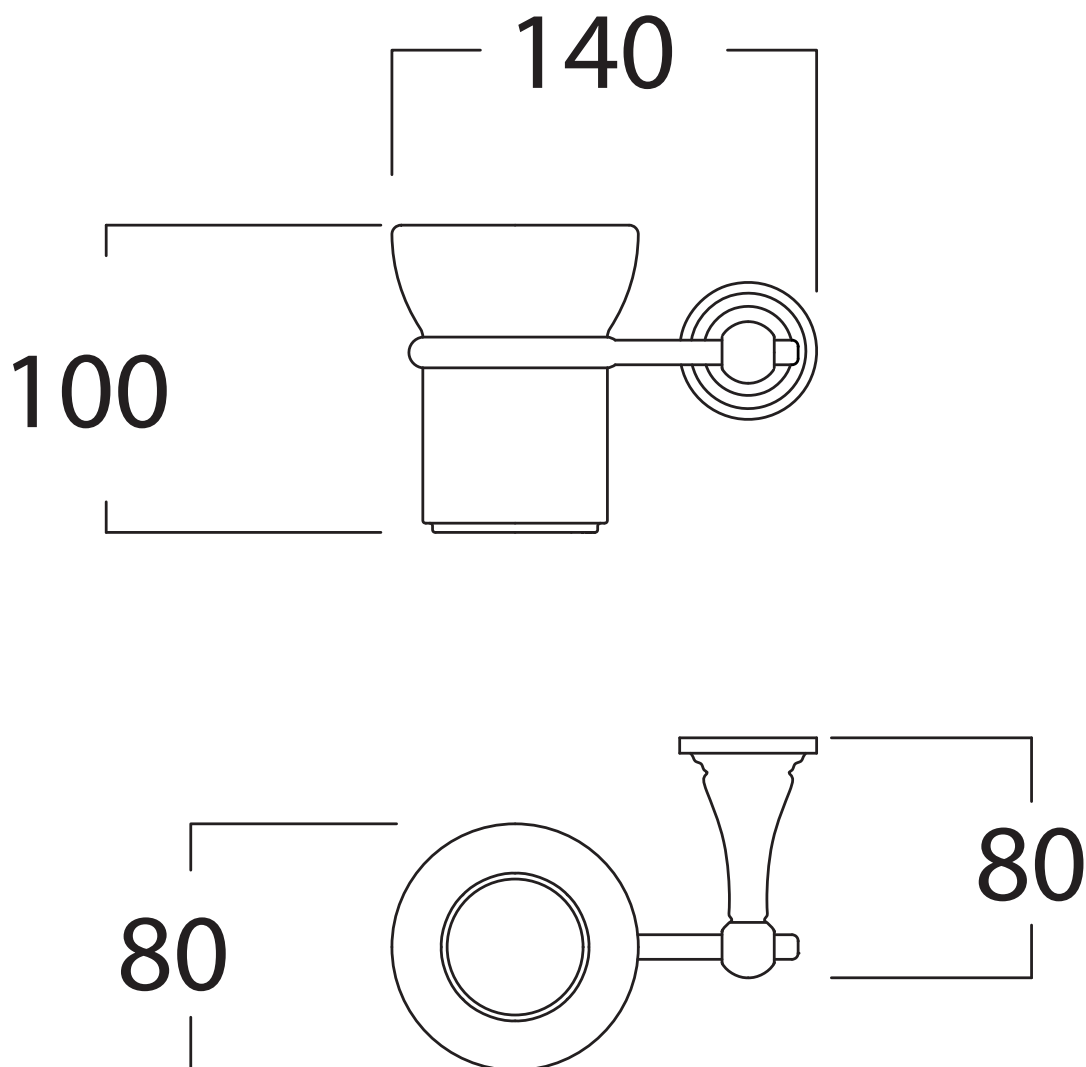

SHINING

Art: Porta bicchiere con bicchiere in ceramica
Cup holder with ceramic cup

Fin: Cromo/*Chrome*
Ottone/*Brass*

Cod: SHPBIC 005 CR
SHPBIC 005 OT

Mat: Ceramica, Ottone/*Ceramic, Brass*

Peso/Weight:
Imballo/Package:

Misure espresse in mm / *Dimensions in millimeters*

BATH & BATH