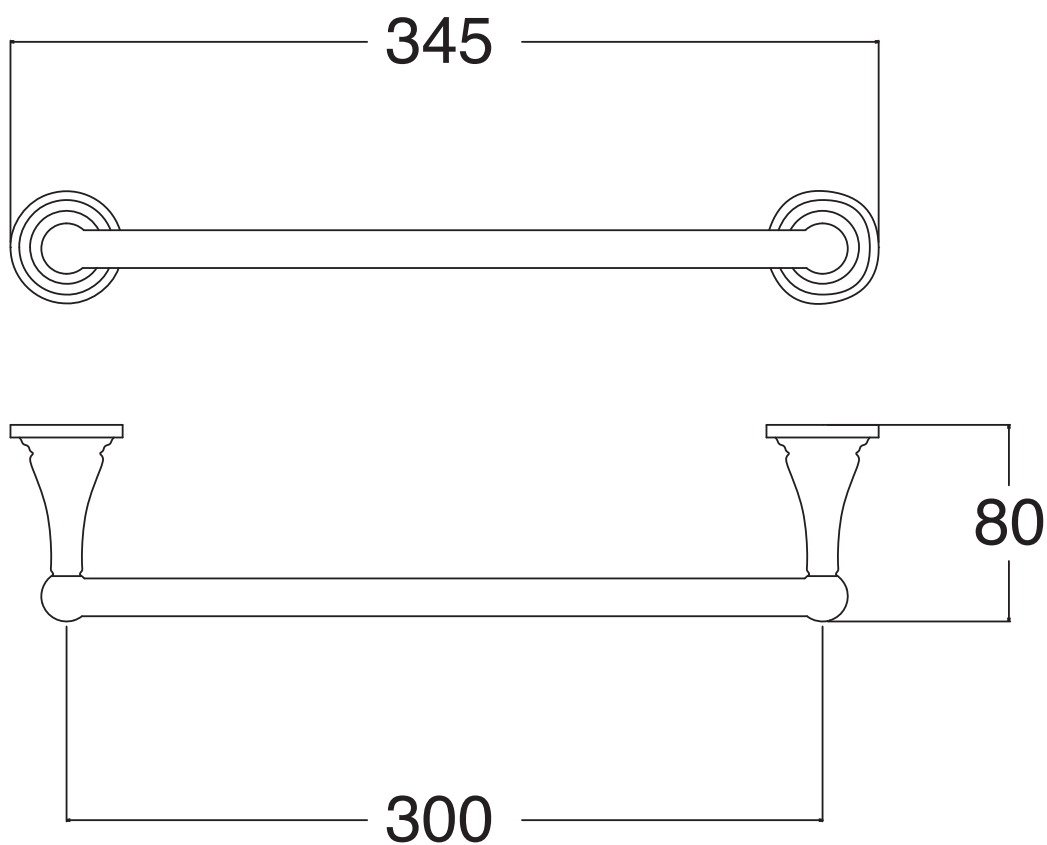

Misure espresse in mm / *Dimensions in millimeters*

BATH & BATH

SHINING

Art: Asta porta asciugamano L 30 CM.
Towel rail holder l 30 cm.

Fin: Cromo/*Chrome*
Ottone/*Brass*

Cod: SHPSALV30 005 CR
SHPSALV30 005 OT

Mat: Ottone/*Brass*

Peso/Weight:

Imballo/Package:

Misure espresse in mm / *Dimensions in millimeters*

BATH & BATH

SHINING

Art: Asta porta asciugamano L 45 CM.
Towel rail holder l 45 cm.

Fin: Cromo/*Chrome*
Ottone/*Brass*