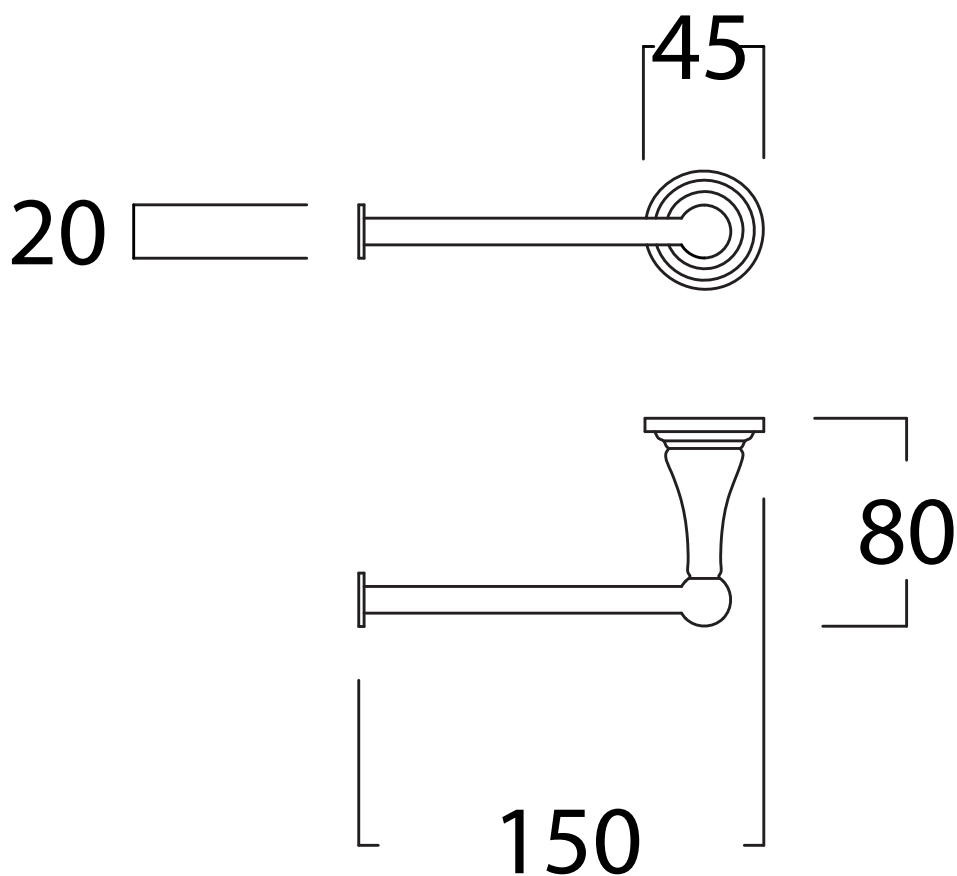

Art: Porta rotolo
Toilet roll holder

Fin: Cromo/*Chrome*
Ottone/*Brass*

Cod: SHPTROT 005 CR
SHPTROT 005 OT

Mat: Ottone/*Brass*

Peso/Weight:

Imballo/Package:

Misure espresse in mm / *Dimensions in millimeters*

Peso/Weight:
Imballo/Package:

Misure espresse in mm / *Dimensions in millimeters*

BATH & BATH

SHINING

Art: Porta scopino per wc da appoggio in ceramica
Toilet brush holder in ceramics

Fin: Cromo/*Chrome*
Ottone/*Brass*