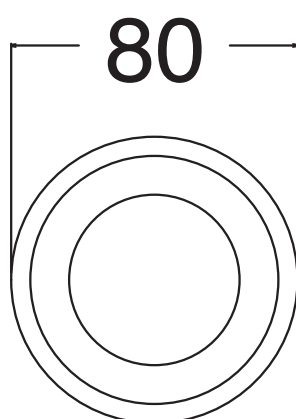

SHINING

Art: Bicchiere in ceramica
Ceramic cup

Fin: Bianco/*White*
Charleston Grey/*Charleston Grey*
Nero lucido/*Shiny Black*

Cod: SHBICCH 005 002
SHBICCH 005 CG
SHBICCH 005 NL

Mat: Ceramica/*Ceramic*   **Peso/Weight:**   **Imballo/Package:**

Misure espresse in mm / *Dimensions in millimeters*

BATH & BATH