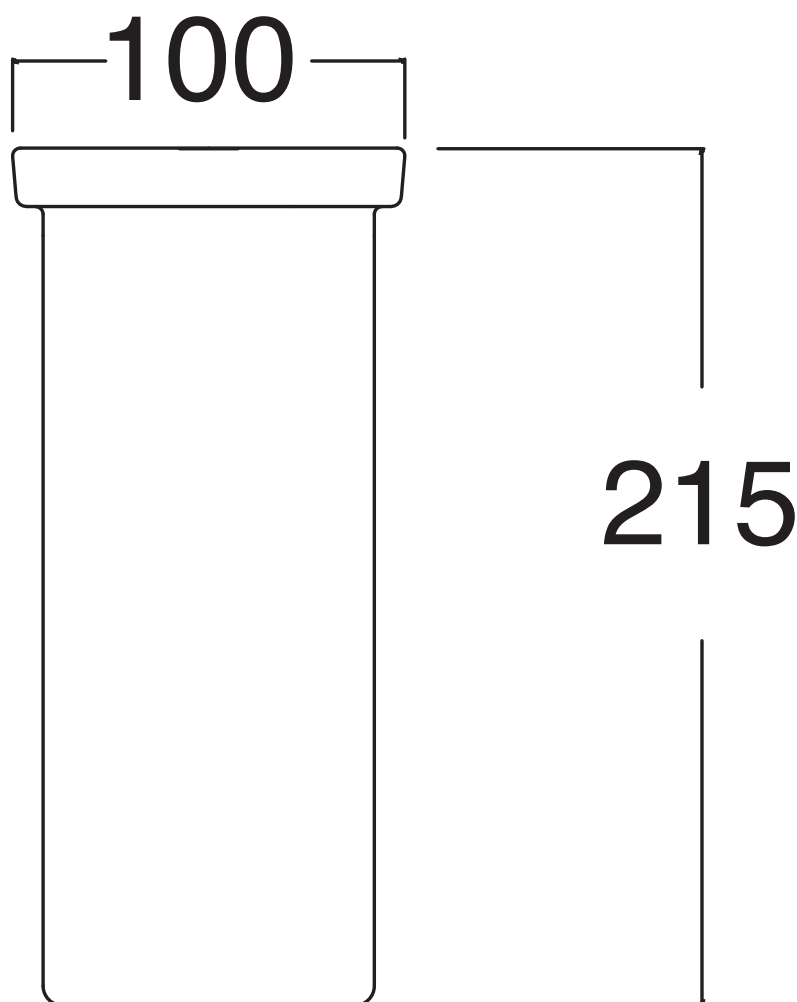

SHINING

Art: Porta scopino per wc in ceramica
Toilet brush holder in ceramics

Fin: Bianco/*White*
Charleston Grey/*Charleston Grey*
Nero lucido/*Shiny Black*

Cod: SHPSCP 005 05
SHPSCP 005 CG
SHPSCP 005 NL

Mat: Ceramica/*Ceramic*

Peso/Weight:

Imballo/Package:

Misure espresse in mm / *Dimensions in millimeters*

BATH & BATH