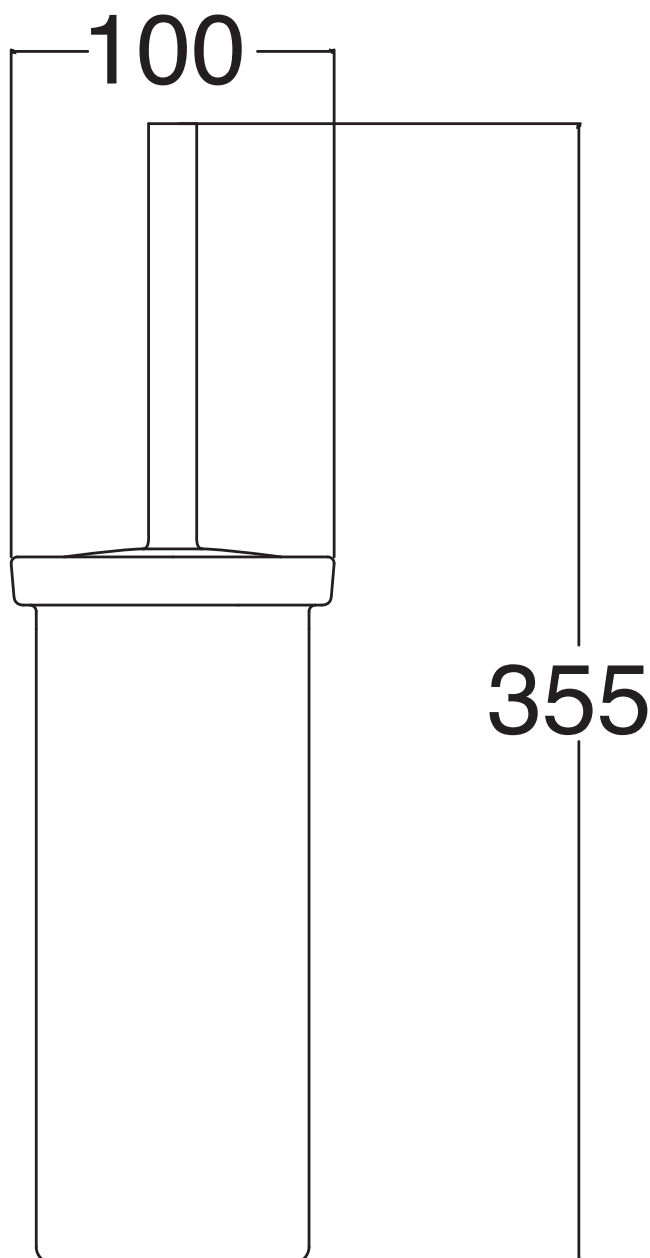

SHINING

Art: Porta scopino per wc da appoggio in ceramica
Toilet brush holder in ceramics

Fin: Cromo/*Chrome*
Ottone/*Brass*

Cod: SHPTSCA 005 CR
SHPTSCA 005 OT

Mat: Ceramica, Ottone/*Ceramic, Brass*

Peso/Weight:
Imballo/Package:

Misure espresse in mm / *Dimensions in millimeters*

BATH & BATH