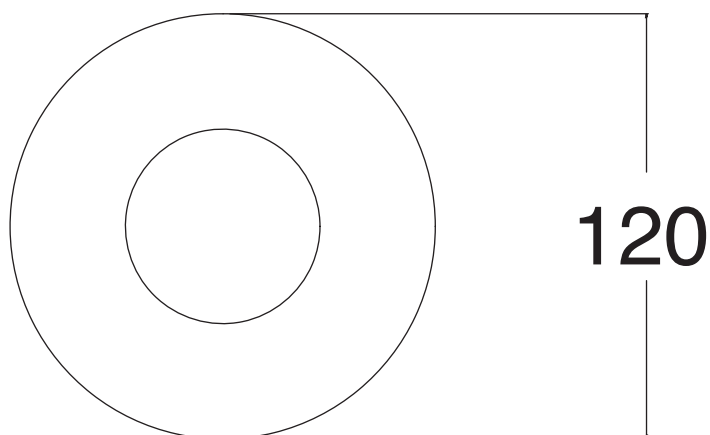

Mat: Ceramica/*Ceramic*

Peso/Weight:

Imballo/Package:

Misure espresse in mm / *Dimensions in millimeters*

BATH & BATH

SHINING

Art: Porta bicchiere con bicchiere in ceramica
Cup holder with ceramic cup

Fin: Cromo/*Chrome*
Ottone/*Brass*