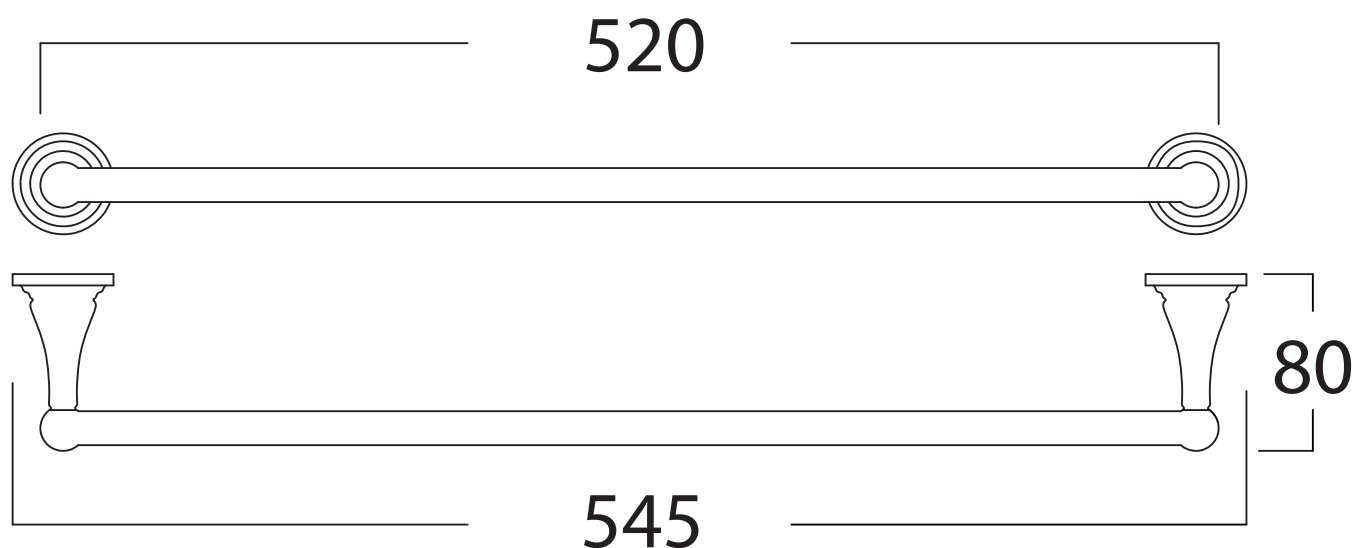

SHINING

Art: Asta porta asciugamano L 60 CM.
Towel rail holder l 60 cm.

Fin: Cromo/*Chrome*
Ottone/*Brass*

Cod: SHPSALV60 005 CR
SHPSALV60 005 OT

Mat: Ottone/*Brass*

Peso/Weight:

Imballo/Package:

Misure espresse in mm / *Dimensions in millimeters*

BATH & BATH