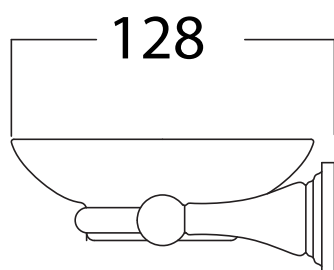

SHINING

Art: Porta sapone completo di piattino in ceramica
Soap holder with ceramic dish

Fin: Cromo/*Chrome*
Ottone/*Brass*

Cod: SHPSAP 005 CR
SHPSAP 005 OT

Mat: Ceramica, Ottone/*Ceramic, Brass*

Peso/Weight:
Imballo/Package:

Misure espresse in mm / *Dimensions in millimeters*

BATH & BATH

SHINING

Art: Piattino in ceramica
Ceramic dish

Fin: Bianco/*White*
Charleston Grey/*Charleston Grey*
Nero lucido/*Shiny Black*

Cod: SHPIATT 005 002
SHPIATT 005 CG
SHPIATT 005 NL

Mat: Ceramica/*Ceramic*

Peso/Weight:

Imballo/Package:

Misure espresse in mm / *Dimensions in millimeters*

BATH & BATH

SHINING

Art: Porta bicchiere con bicchiere in ceramica
Cup holder with ceramic cup

Fin: Cromo/*Chrome*
Ottone/*Brass*