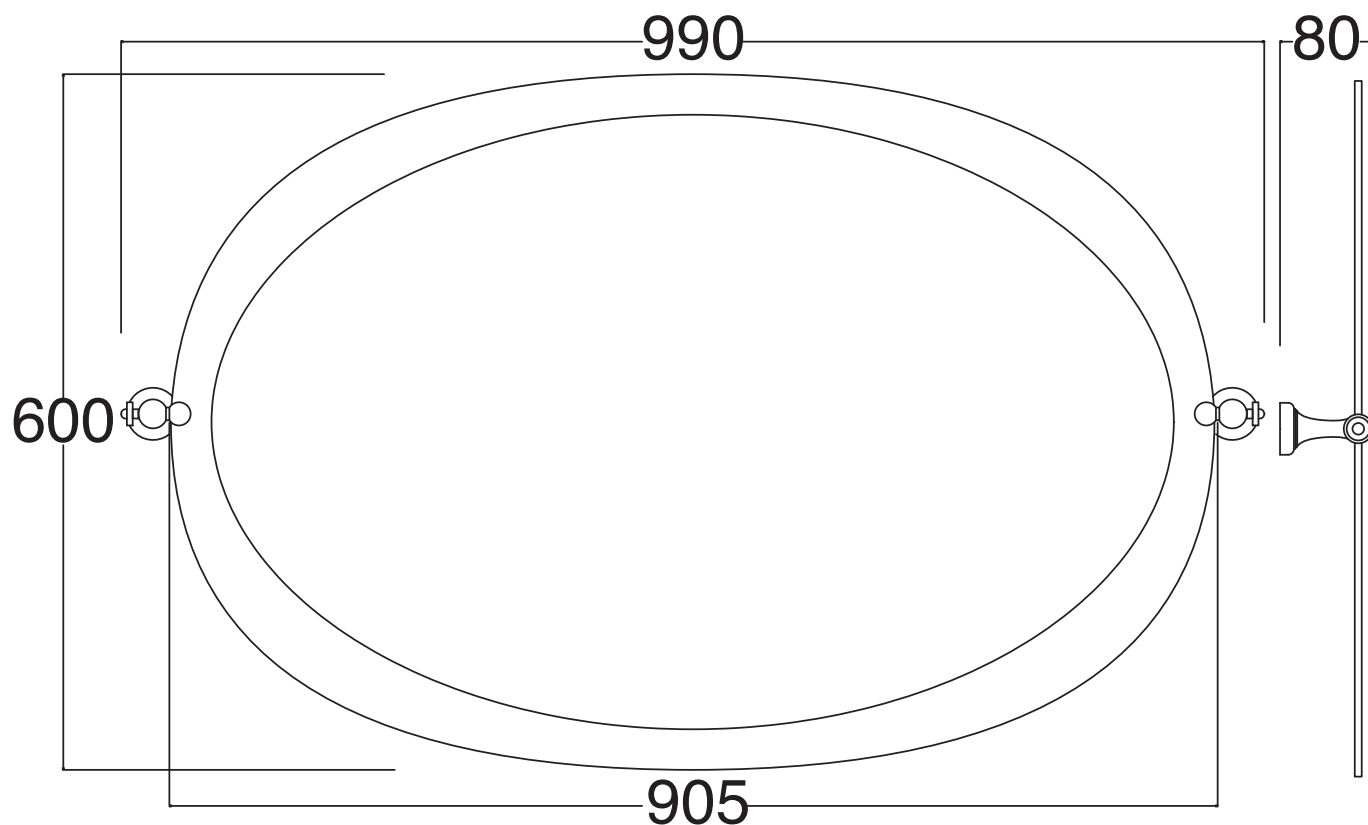

SHINING

Art: Specchio basculante s/cornice ovale 60x90
Oval tilting mirror without frame 60x90

Fin: Cromo/*Chrome*
Ottone/*Brass*

Cod: SHSPBAOV 005 CR
SHSPBAOV 005 OT

Mat: Ottone, Vetro/*Brass, Glass*

Peso/Weight:
Imballo/Package:

Misure espresse in mm / *Dimensions in millimeters*

BATH & BATH